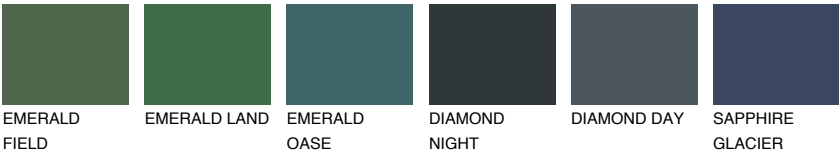

SANTORINI3 SN3

41% TSR 35%

Matching colours

COLOURS

INTENSE

For more information on plasters and paints, go to www.ceresit.lv

*The presented colours refer to plasters and paints offered by Ceresit. Due to the use of digital techniques, the presented colours might not represent the original ones, thus they cannot be considered as a reliable colour presentation. We recommend checking the authentic colour samples.