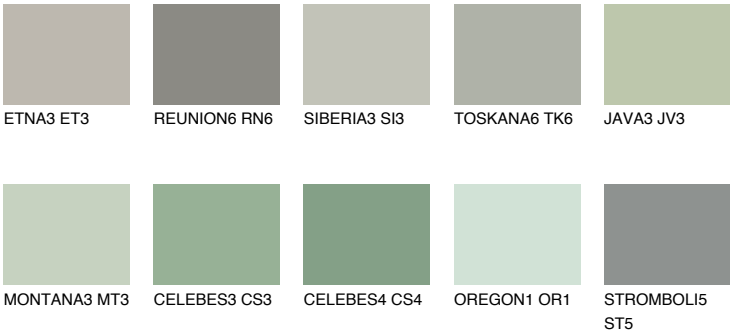

SANTORINI3 SN3

41% TSR 35%

Matching colours

COLOURS

INTENSE

For more information on plasters and paints, go to www.ceresit.lv

*The presented colours refer to plasters and paints offered by Ceresit. Due to the use of digital techniques, the presented colours might not represent the original ones, thus they cannot be considered as a reliable colour presentation. We recommend checking the authentic colour samples.