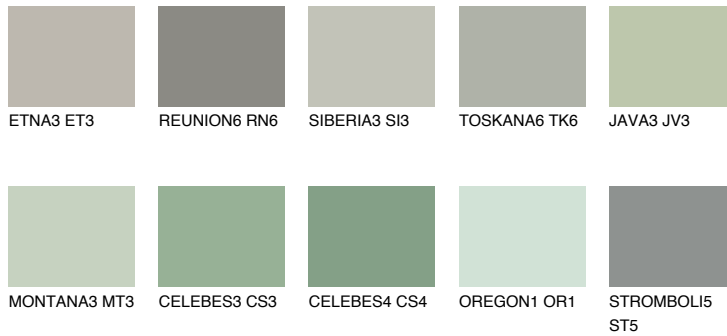

# COLOUR DETAILS

### Matching colours

#### COLOURS

#### INTENSE

For more information on plasters and paints, go to [www.ceresit.lv](http://www.ceresit.lv)

\*The presented colours refer to plasters and paints offered by Ceresit. Due to the use of digital techniques, the presented colours might not represent the original ones, thus they cannot be considered as a reliable colour presentation. We recommend checking the authentic colour samples.