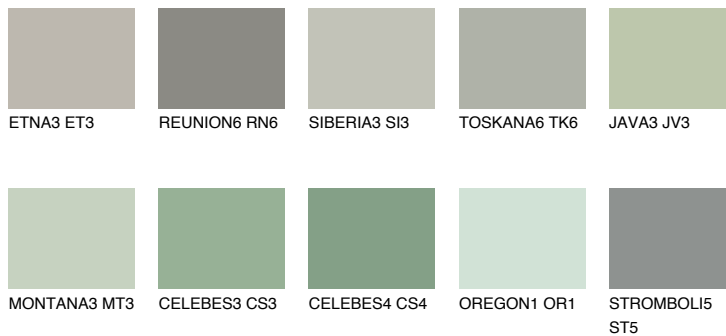

## SANTORINI3 SN3

41% **TSR** 35%

### Matching colours

#### COLOURS

#### INTENSE

For more information on plasters and paints, go to [www.ceresit.lv](http://www.ceresit.lv)

\*The presented colours refer to plasters and paints offered by Ceresit. Due to the use of digital techniques, the presented colours might not represent the original ones, thus they cannot be considered as a reliable colour presentation. We recommend checking the authentic colour samples.