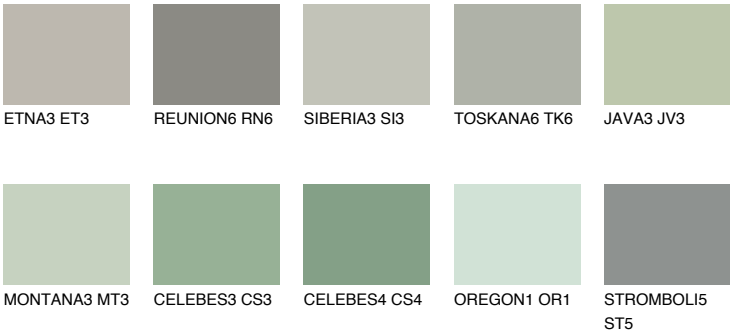

## SANTORINI3 SN3

41% **TSR** 35%

### Matching colours

#### COLOURS

#### INTENSE

For more information on plasters and paints, go to [www.ceresit.lv](http://www.ceresit.lv)

\*The presented colours refer to plasters and paints offered by Ceresit. Due to the use of digital techniques, the presented colours might not represent the original ones, thus they cannot be considered as a reliable colour presentation. We recommend checking the authentic colour samples.