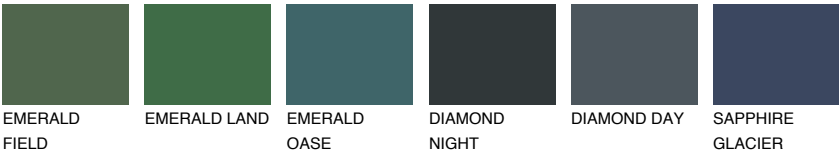

SANTORINI3 SN3

41% TSR 35%

Matching colours

COLOURS

INTENSE

For more information on plasters and paints, go to www.ceresit.lv

*The presented colours refer to plasters and paints offered by Ceresit. Due to the use of digital techniques, the presented colours might not represent the original ones, thus they cannot be considered as a reliable colour presentation. We recommend checking the authentic colour samples.