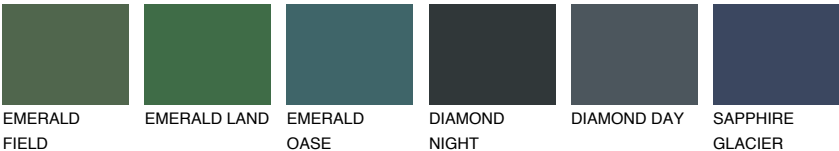

SANTORINI3 SN3

41% **TSR** 35%

Matching colours

COLOURS

INTENSE

For more information on plasters and paints, go to www.ceresit.lv

*The presented colours refer to plasters and paints offered by Ceresit. Due to the use of digital techniques, the presented colours might not represent the original ones, thus they cannot be considered as a reliable colour presentation. We recommend checking the authentic colour samples.