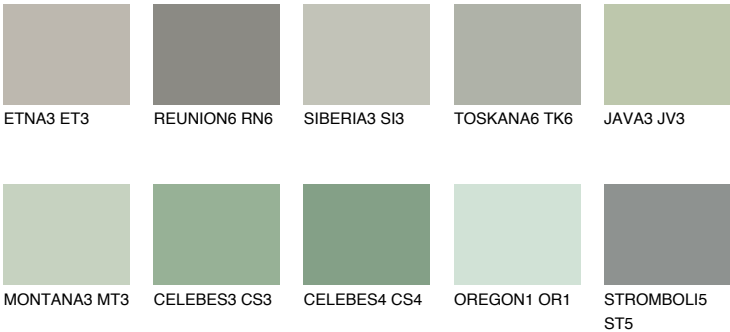

## SANTORINI3 SN3

41% **TSR** 35%

### Matching colours

#### COLOURS

#### INTENSE

For more information on plasters and paints, go to [www.ceresit.lv](http://www.ceresit.lv)

\*The presented colours refer to plasters and paints offered by Ceresit. Due to the use of digital techniques, the presented colours might not represent the original ones, thus they cannot be considered as a reliable colour presentation. We recommend checking the authentic colour samples.