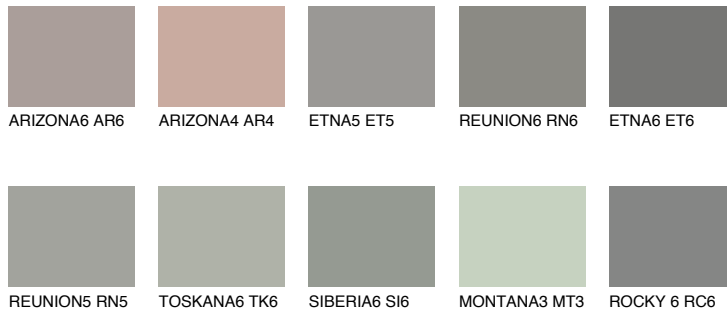

COLOUR DETAILS

SANTORINI4 SN4

30% TSR 25%

Matching colours

COLOURS

INTENSE

For more information on plasters and paints, go to www.ceresit.lv

*The presented colours refer to plasters and paints offered by Ceresit. Due to the use of digital techniques, the presented colours might not represent the original ones, thus they cannot be considered as a reliable colour presentation. We recommend checking the authentic colour samples.