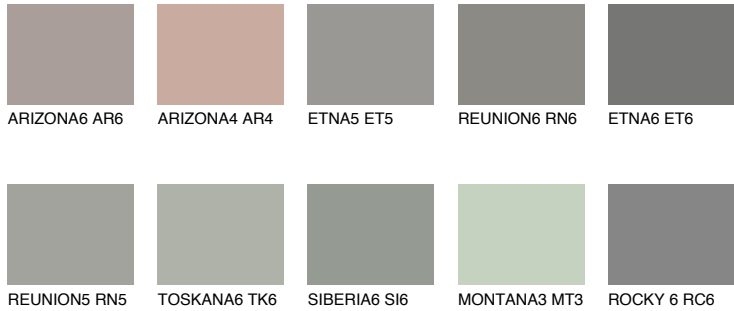

COLOUR DETAILS

SANTORINI4 SN4

30% TSR 25%

Matching colours

COLOURS

INTENSE

For more information on plasters and paints, go to www.ceresit.lv

*The presented colours refer to plasters and paints offered by Ceresit. Due to the use of digital techniques, the presented colours might not represent the original ones, thus they cannot be considered as a reliable colour presentation. We recommend checking the authentic colour samples.