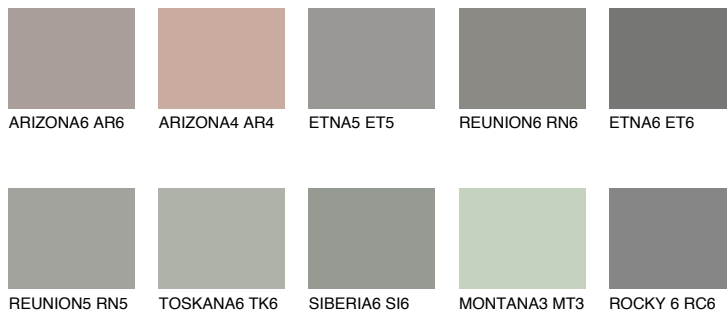

COLOUR DETAILS

SANTORINI4 SN4

30% TSR 25%

Matching colours

COLOURS

INTENSE

For more information on plasters and paints, go to www.ceresit.lv

*The presented colours refer to plasters and paints offered by Ceresit. Due to the use of digital techniques, the presented colours might not represent the original ones, thus they cannot be considered as a reliable colour presentation. We recommend checking the authentic colour samples.