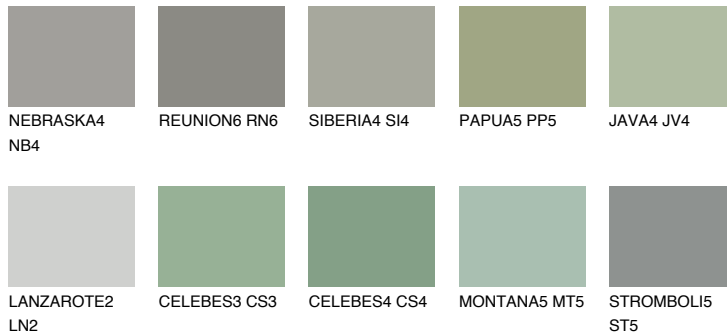

COLOUR DETAILS

SANTORINI5 SN5

☀ 25% **TSR** 20%

Matching colours

COLOURS

INTENSE

For more information on plasters and paints, go to www.ceresit.lv

*The presented colours refer to plasters and paints offered by Ceresit. Due to the use of digital techniques, the presented colours might not represent the original ones, thus they cannot be considered as a reliable colour presentation. We recommend checking the authentic colour samples.