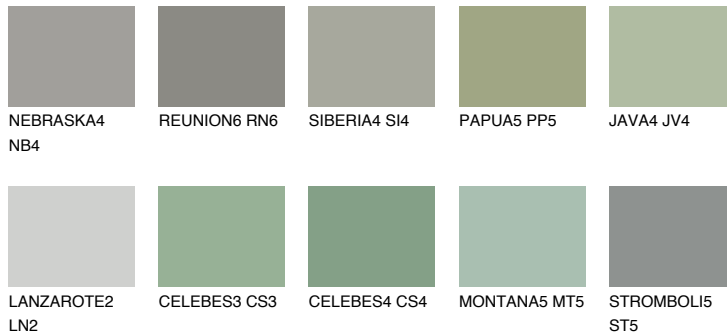

COLOUR DETAILS

SANTORINI5 SN5

☀ 25% **TSR** 20%

Matching colours

COLOURS

INTENSE

For more information on plasters and paints, go to
www.ceresit.lv

*The presented colours refer to plasters and paints offered by Ceresit. Due to the use of digital techniques, the presented colours might not represent the original ones, thus they cannot be considered as a reliable colour presentation. We recommend checking the authentic colour samples.