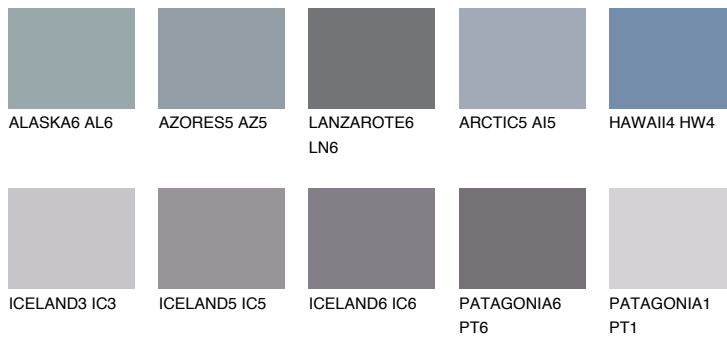

COLOUR DETAILS

SANTORINI6 SN6

16% **TSR** 14%

Matching colours

COLOURS

INTENSE

For more information on plasters and paints, go to www.ceresit.lv

*The presented colours refer to plasters and paints offered by Ceresit. Due to the use of digital techniques, the presented colours might not represent the original ones, thus they cannot be considered as a reliable colour presentation. We recommend checking the authentic colour samples.