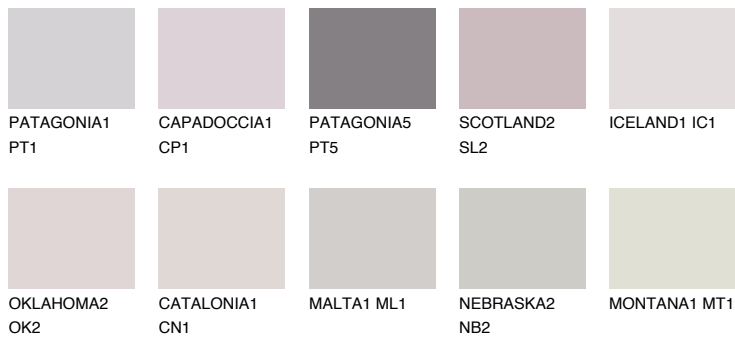

COLOUR DETAILS

SCOTLAND1 SL1

64% TSR 68%

Matching colours

COLOURS

INTENSE

For more information on plasters and paints, go to www.ceresit.lv

*The presented colours refer to plasters and paints offered by Ceresit. Due to the use of digital techniques, the presented colours might not represent the original ones, thus they cannot be considered as a reliable colour presentation. We recommend checking the authentic colour samples.