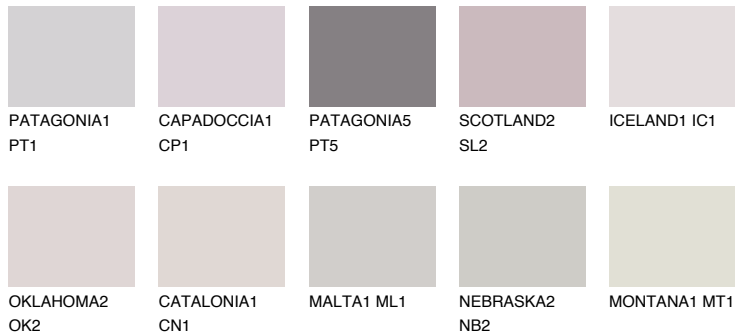

COLOUR DETAILS

SCOTLAND1 SL1

64% **TSR** 68%

Matching colours

COLOURS

INTENSE

For more information on plasters and paints, go to www.ceresit.lv

*The presented colours refer to plasters and paints offered by Ceresit. Due to the use of digital techniques, the presented colours might not represent the original ones, thus they cannot be considered as a reliable colour presentation. We recommend checking the authentic colour samples.