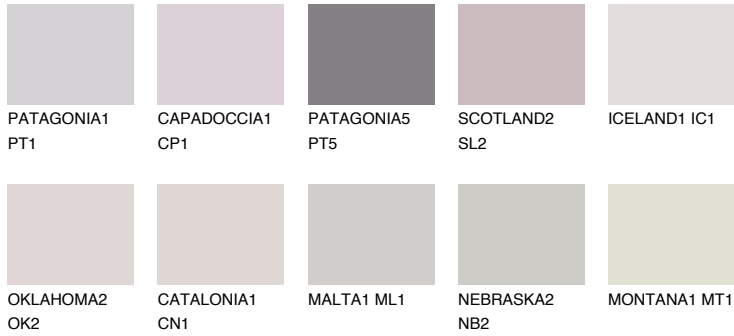

COLOUR DETAILS

SCOTLAND1 SL1

64% **TSR** 68%

Matching colours

COLOURS

INTENSE

For more information on plasters and paints, go to www.ceresit.lv

*The presented colours refer to plasters and paints offered by Ceresit. Due to the use of digital techniques, the presented colours might not represent the original ones, thus they cannot be considered as a reliable colour presentation. We recommend checking the authentic colour samples.