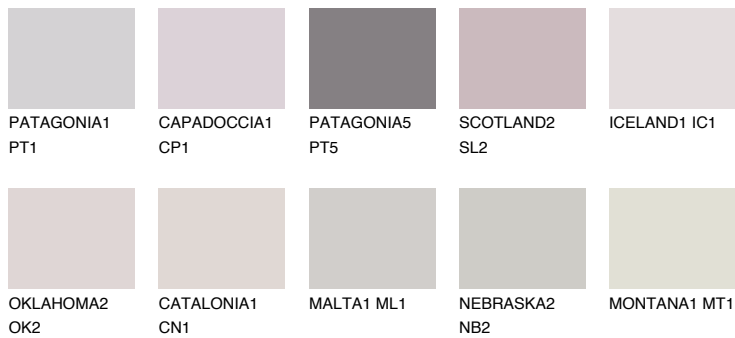

COLOUR DETAILS

SCOTLAND1 SL1

64% **TSR** 68%

Matching colours

COLOURS

INTENSE

For more information on plasters and paints, go to www.ceresit.lv

*The presented colours refer to plasters and paints offered by Ceresit. Due to the use of digital techniques, the presented colours might not represent the original ones, thus they cannot be considered as a reliable colour presentation. We recommend checking the authentic colour samples.