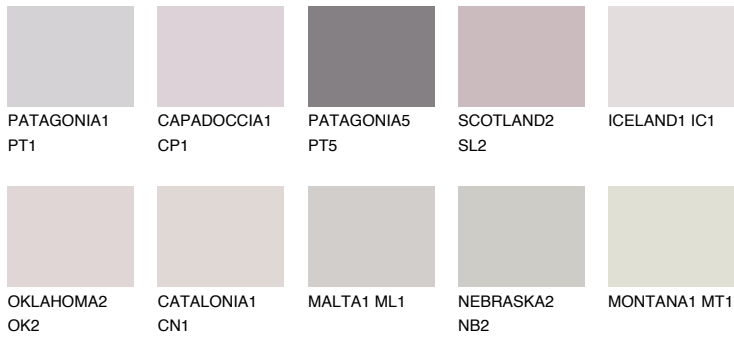

COLOUR DETAILS

SCOTLAND1 SL1

64% **TSR** 68%

Matching colours

COLOURS

INTENSE

For more information on plasters and paints, go to www.ceresit.lv

*The presented colours refer to plasters and paints offered by Ceresit. Due to the use of digital techniques, the presented colours might not represent the original ones, thus they cannot be considered as a reliable colour presentation. We recommend checking the authentic colour samples.