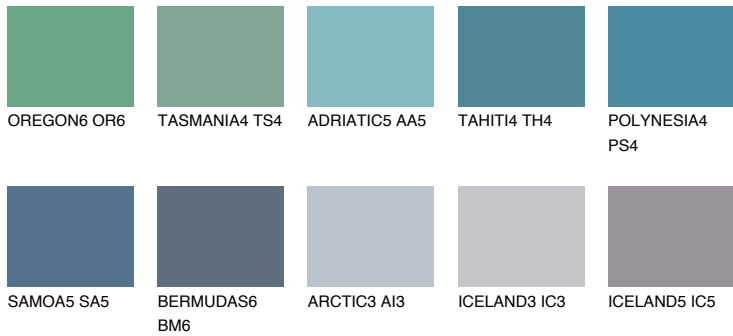

COLOUR DETAILS

POLYNESIA5 PS5

☀️ 17% **TSR 20%**

Matching colours

COLOURS

INTENSE

For more information on plasters and paints, go to www.ceresit.lv

*The presented colours refer to plasters and paints offered by Ceresit. Due to the use of digital techniques, the presented colours might not represent the original ones, thus they cannot be considered as a reliable colour presentation. We recommend checking the authentic colour samples.