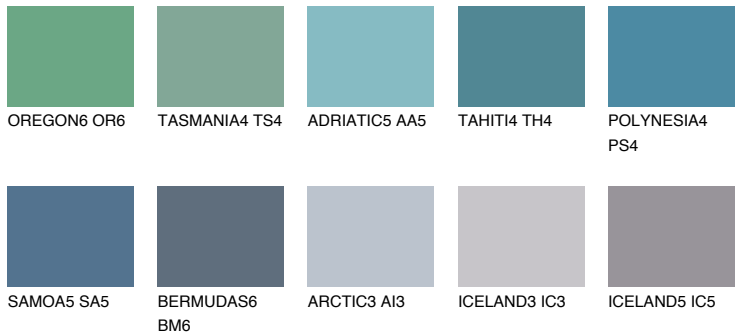

COLOUR DETAILS

POLYNESIA5 PS5

17% TSR 20%

Matching colours

COLOURS

INTENSE

For more information on plasters and paints, go to www.ceresit.lv

*The presented colours refer to plasters and paints offered by Ceresit. Due to the use of digital techniques, the presented colours might not represent the original ones, thus they cannot be considered as a reliable colour presentation. We recommend checking the authentic colour samples.