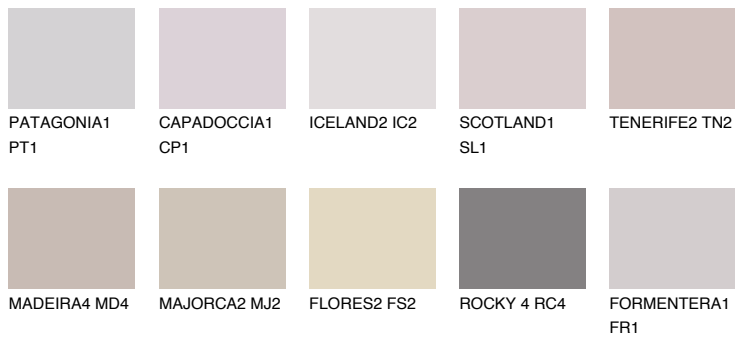

COLOUR DETAILS

SCOTLAND2 SL2

52% TSR 60%

Matching colours

COLOURS

INTENSE

For more information on plasters and paints, go to www.ceresit.lv

*The presented colours refer to plasters and paints offered by Ceresit. Due to the use of digital techniques, the presented colours might not represent the original ones, thus they cannot be considered as a reliable colour presentation. We recommend checking the authentic colour samples.