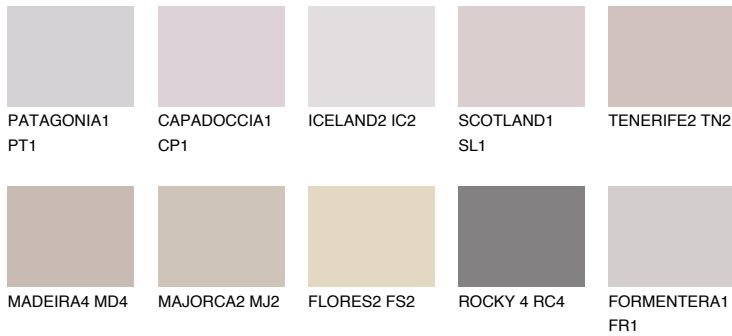

COLOUR DETAILS

SCOTLAND2 SL2

52% **TSR** 60%

Matching colours

COLOURS

INTENSE

For more information on plasters and paints, go to www.ceresit.lv

*The presented colours refer to plasters and paints offered by Ceresit. Due to the use of digital techniques, the presented colours might not represent the original ones, thus they cannot be considered as a reliable colour presentation. We recommend checking the authentic colour samples.