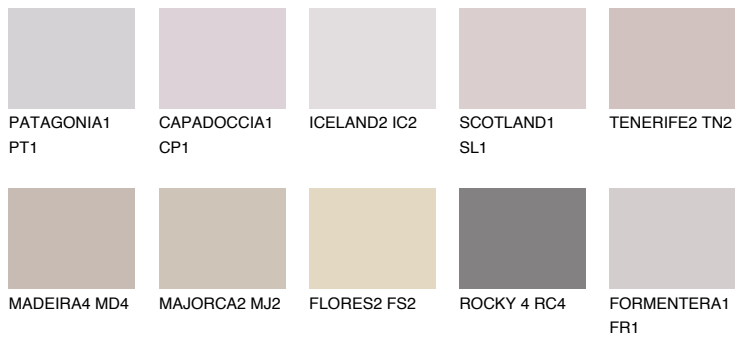

# COLOUR DETAILS

## SCOTLAND2 SL2

52% TSR 60%

### Matching colours

#### COLOURS