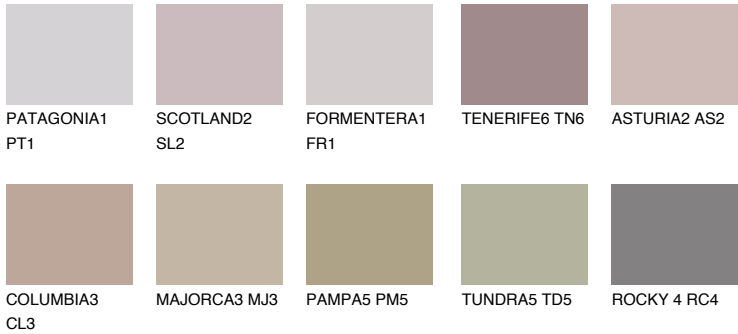

COLOUR DETAILS

SCOTLAND3 SL3

37% TSR 36%

Matching colours

COLOURS

INTENSE

For more information on plasters and paints, go to www.ceresit.lv

*The presented colours refer to plasters and paints offered by Ceresit. Due to the use of digital techniques, the presented colours might not represent the original ones, thus they cannot be considered as a reliable colour presentation. We recommend checking the authentic colour samples.