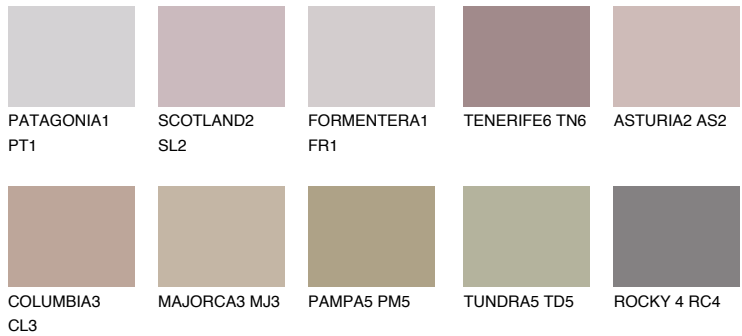

COLOUR DETAILS

SCOTLAND3 SL3

37% TSR 36%

Matching colours

COLOURS

INTENSE

For more information on plasters and paints, go to www.ceresit.lv

*The presented colours refer to plasters and paints offered by Ceresit. Due to the use of digital techniques, the presented colours might not represent the original ones, thus they cannot be considered as a reliable colour presentation. We recommend checking the authentic colour samples.