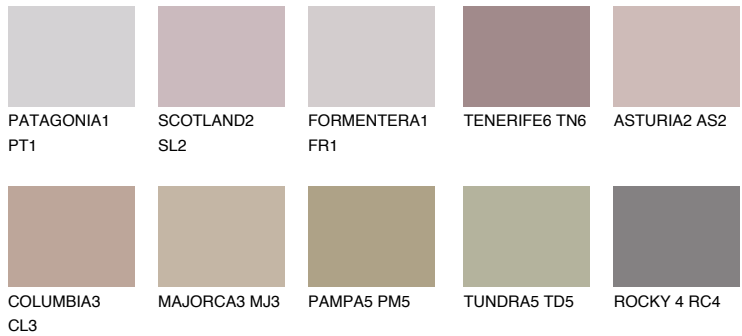

SCOTLAND3 SL3

37% **TSR** 36%

Matching colours

COLOURS

INTENSE

For more information on plasters and paints, go to www.ceresit.lv

*The presented colours refer to plasters and paints offered by Ceresit. Due to the use of digital techniques, the presented colours might not represent the original ones, thus they cannot be considered as a reliable colour presentation. We recommend checking the authentic colour samples.