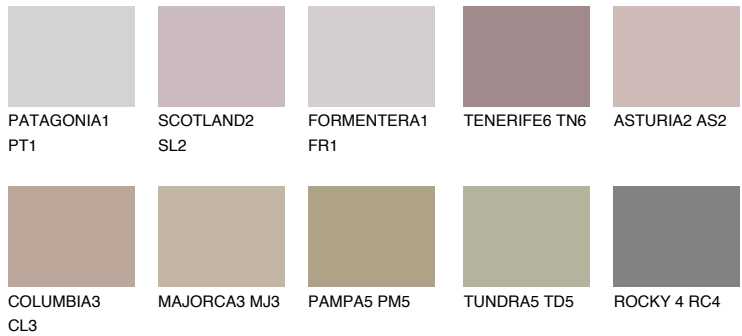

# COLOUR DETAILS

### Matching colours

#### COLOURS

#### INTENSE

For more information on plasters and paints, go to [www.ceresit.lv](http://www.ceresit.lv)

\*The presented colours refer to plasters and paints offered by Ceresit. Due to the use of digital techniques, the presented colours might not represent the original ones, thus they cannot be considered as a reliable colour presentation. We recommend checking the authentic colour samples.