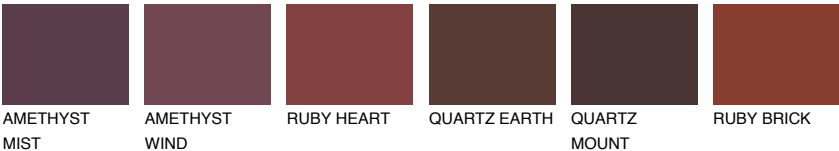

## SCOTLAND4 SL4

☀ 24%    **TSR 31%**

### Matching colours

#### COLOURS

#### INTENSE

For more information on plasters and paints, go to [www.ceresit.lv](http://www.ceresit.lv)

\*The presented colours refer to plasters and paints offered by Ceresit. Due to the use of digital techniques, the presented colours might not represent the original ones, thus they cannot be considered as a reliable colour presentation. We recommend checking the authentic colour samples.