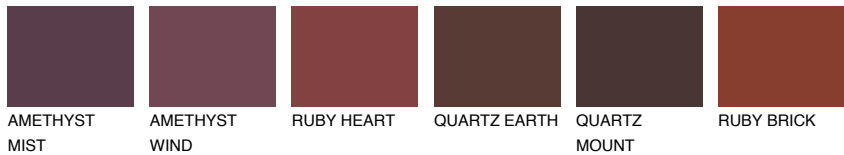

COLOUR DETAILS

SCOTLAND4 SL4

24% **TSR** 31%

Matching colours

COLOURS

INTENSE

For more information on plasters and paints, go to www.ceresit.lv

*The presented colours refer to plasters and paints offered by Ceresit. Due to the use of digital techniques, the presented colours might not represent the original ones, thus they cannot be considered as a reliable colour presentation. We recommend checking the authentic colour samples.