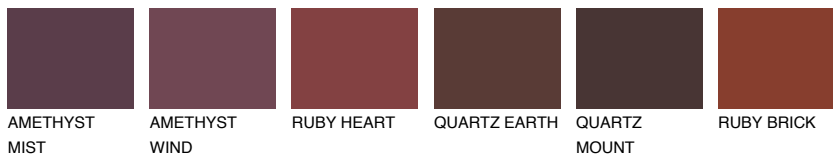

COLOUR DETAILS

SCOTLAND4 SL4

24% **TSR** 31%

Matching colours

COLOURS

INTENSE

For more information on plasters and paints, go to www.ceresit.lv

*The presented colours refer to plasters and paints offered by Ceresit. Due to the use of digital techniques, the presented colours might not represent the original ones, thus they cannot be considered as a reliable colour presentation. We recommend checking the authentic colour samples.