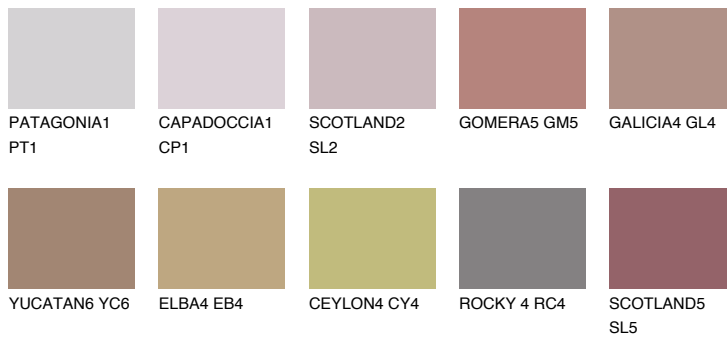

COLOUR DETAILS

SCOTLAND4 SL4

24% **TSR** 31%

Matching colours

COLOURS

INTENSE

For more information on plasters and paints, go to www.ceresit.lv

*The presented colours refer to plasters and paints offered by Ceresit. Due to the use of digital techniques, the presented colours might not represent the original ones, thus they cannot be considered as a reliable colour presentation. We recommend checking the authentic colour samples.