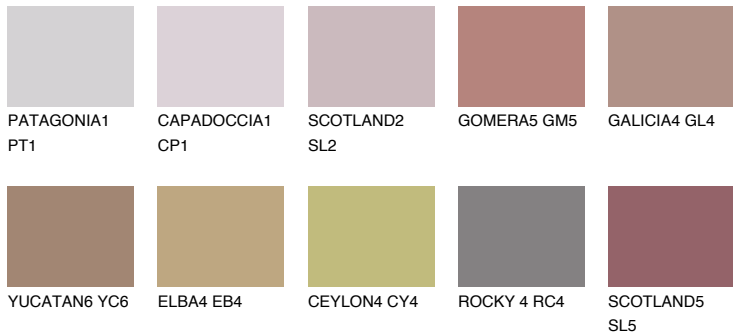

COLOUR DETAILS

SCOTLAND4 SL4

24% **TSR** 31%

Matching colours

COLOURS

INTENSE

For more information on plasters and paints, go to www.ceresit.lv

*The presented colours refer to plasters and paints offered by Ceresit. Due to the use of digital techniques, the presented colours might not represent the original ones, thus they cannot be considered as a reliable colour presentation. We recommend checking the authentic colour samples.