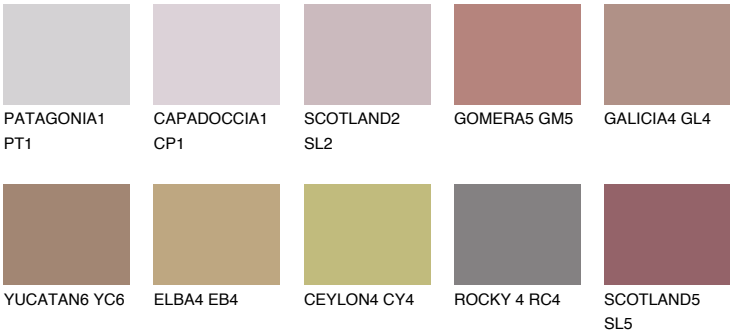

## SCOTLAND4 SL4

☀ 24%    **TSR 31%**

### Matching colours

#### COLOURS

#### INTENSE

For more information on plasters and paints, go to [www.ceresit.lv](http://www.ceresit.lv)

\*The presented colours refer to plasters and paints offered by Ceresit. Due to the use of digital techniques, the presented colours might not represent the original ones, thus they cannot be considered as a reliable colour presentation. We recommend checking the authentic colour samples.