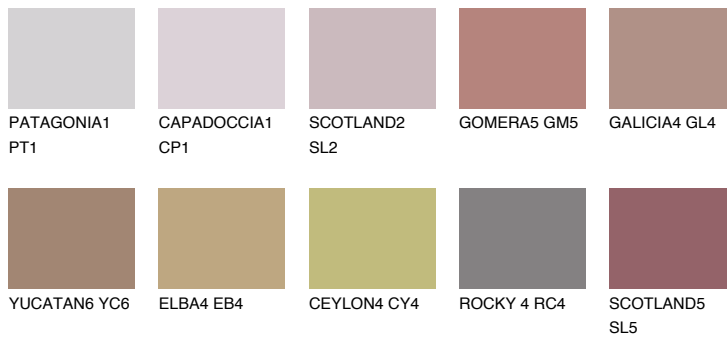

# COLOUR DETAILS

### Matching colours

#### COLOURS

#### INTENSE

For more information on plasters and paints, go to [www.ceresit.lv](http://www.ceresit.lv)

\*The presented colours refer to plasters and paints offered by Ceresit. Due to the use of digital techniques, the presented colours might not represent the original ones, thus they cannot be considered as a reliable colour presentation. We recommend checking the authentic colour samples.