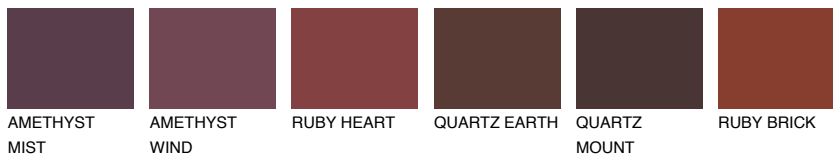

COLOUR DETAILS

SCOTLAND4 SL4

☀ 24% **TSR** 31%

Matching colours

COLOURS

INTENSE

For more information on plasters and paints, go to www.ceresit.lv

*The presented colours refer to plasters and paints offered by Ceresit. Due to the use of digital techniques, the presented colours might not represent the original ones, thus they cannot be considered as a reliable colour presentation. We recommend checking the authentic colour samples.