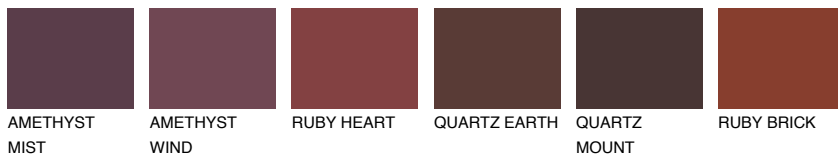

COLOUR DETAILS

SCOTLAND4 SL4

☀ 24%   **TSR 31%**

Matching colours

COLOURS

INTENSE

For more information on plasters and paints, go to www.ceresit.lv

*The presented colours refer to plasters and paints offered by Ceresit. Due to the use of digital techniques, the presented colours might not represent the original ones, thus they cannot be considered as a reliable colour presentation. We recommend checking the authentic colour samples.