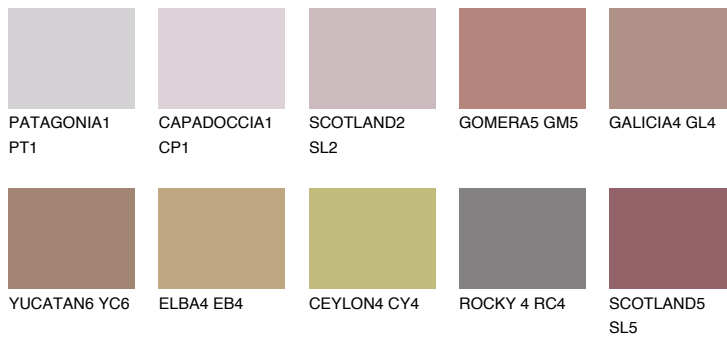

COLOUR DETAILS

SCOTLAND4 SL4

☀ 24% **TSR** 31%

Matching colours

COLOURS

INTENSE

For more information on plasters and paints, go to www.ceresit.lv

*The presented colours refer to plasters and paints offered by Ceresit. Due to the use of digital techniques, the presented colours might not represent the original ones, thus they cannot be considered as a reliable colour presentation. We recommend checking the authentic colour samples.