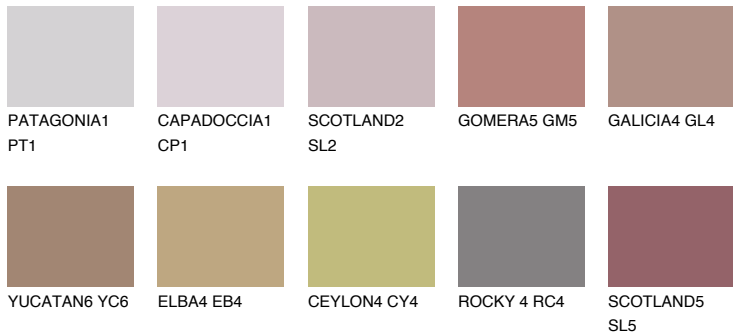

# COLOUR DETAILS

### Matching colours

#### COLOURS

#### INTENSE

For more information on plasters and paints, go to [www.ceresit.lv](http://www.ceresit.lv)

\*The presented colours refer to plasters and paints offered by Ceresit. Due to the use of digital techniques, the presented colours might not represent the original ones, thus they cannot be considered as a reliable colour presentation. We recommend checking the authentic colour samples.