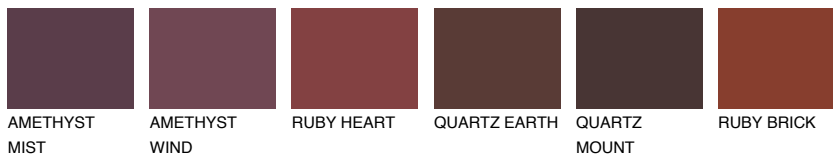

COLOUR DETAILS

SCOTLAND4 SL4

24% TSR 31%

Matching colours

COLOURS

INTENSE

For more information on plasters and paints, go to www.ceresit.lv

*The presented colours refer to plasters and paints offered by Ceresit. Due to the use of digital techniques, the presented colours might not represent the original ones, thus they cannot be considered as a reliable colour presentation. We recommend checking the authentic colour samples.