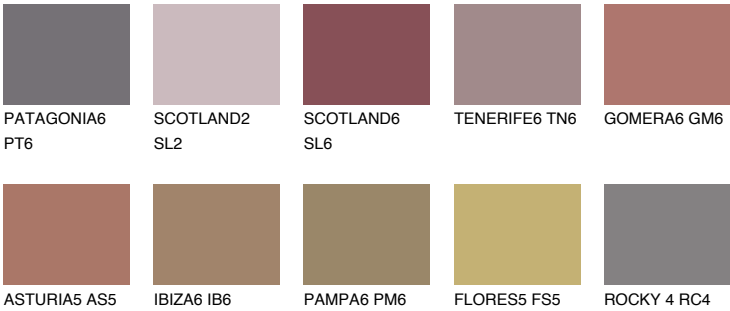

## SCOTLAND5 SL5

16% **TSR** 23%

### Matching colours

#### COLOURS

#### INTENSE

For more information on plasters and paints, go to [www.ceresit.lv](http://www.ceresit.lv)

\*The presented colours refer to plasters and paints offered by Ceresit. Due to the use of digital techniques, the presented colours might not represent the original ones, thus they cannot be considered as a reliable colour presentation. We recommend checking the authentic colour samples.