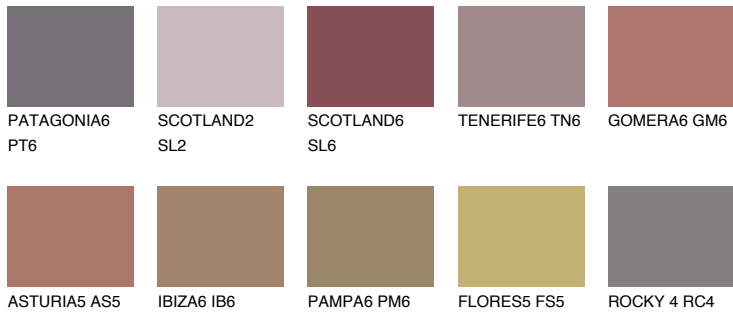

SCOTLAND5 SL5

16% **TSR** 23%

Matching colours

COLOURS

INTENSE

For more information on plasters and paints, go to www.ceresit.lv

*The presented colours refer to plasters and paints offered by Ceresit. Due to the use of digital techniques, the presented colours might not represent the original ones, thus they cannot be considered as a reliable colour presentation. We recommend checking the authentic colour samples.