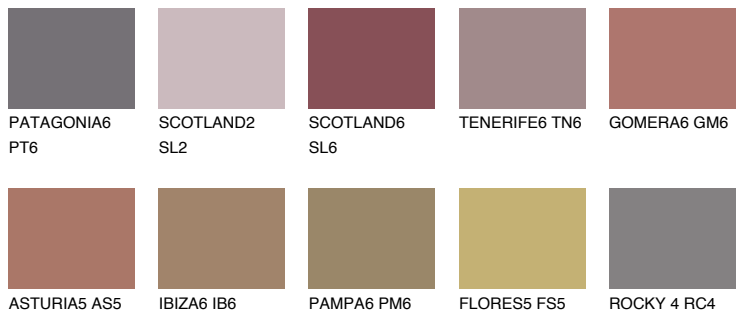

SCOTLAND5 SL5

16% **TSR** 23%

Matching colours

COLOURS

INTENSE

For more information on plasters and paints, go to www.ceresit.lv

*The presented colours refer to plasters and paints offered by Ceresit. Due to the use of digital techniques, the presented colours might not represent the original ones, thus they cannot be considered as a reliable colour presentation. We recommend checking the authentic colour samples.