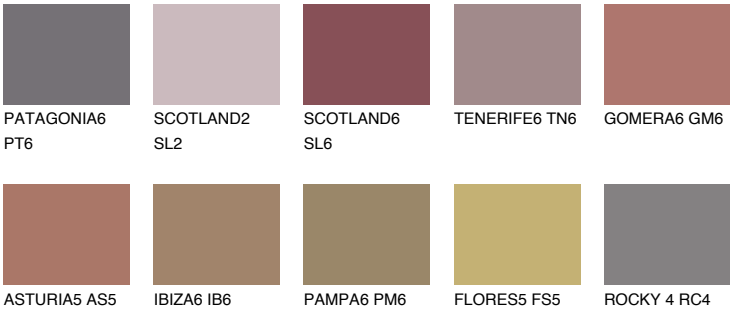

SCOTLAND5 SL5

16% **TSR** 23%

Matching colours

COLOURS

INTENSE

For more information on plasters and paints, go to www.ceresit.lv

*The presented colours refer to plasters and paints offered by Ceresit. Due to the use of digital techniques, the presented colours might not represent the original ones, thus they cannot be considered as a reliable colour presentation. We recommend checking the authentic colour samples.