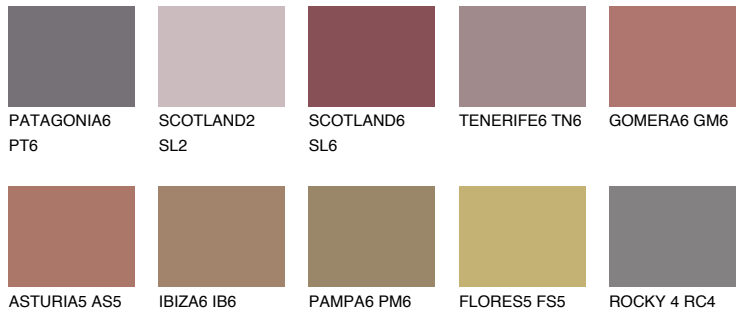

COLOUR DETAILS

SCOTLAND5 SL5

16% **TSR** 23%

Matching colours

COLOURS

INTENSE

For more information on plasters and paints, go to www.ceresit.lv

*The presented colours refer to plasters and paints offered by Ceresit. Due to the use of digital techniques, the presented colours might not represent the original ones, thus they cannot be considered as a reliable colour presentation. We recommend checking the authentic colour samples.