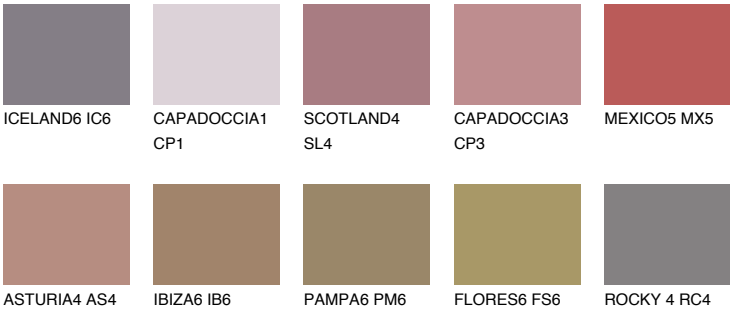

SCOTLAND6 SL6

12% **TSR** 19%

Matching colours

COLOURS

INTENSE

For more information on plasters and paints, go to www.ceresit.lv

*The presented colours refer to plasters and paints offered by Ceresit. Due to the use of digital techniques, the presented colours might not represent the original ones, thus they cannot be considered as a reliable colour presentation. We recommend checking the authentic colour samples.