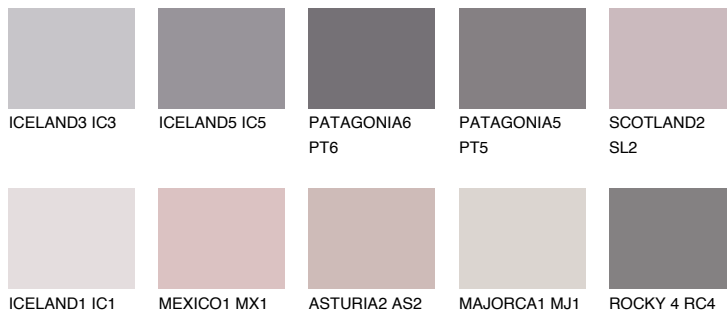

COLOUR DETAILS

CAPADOCIA1 CP1

66% TSR 68%

Matching colours

COLOURS

INTENSE

For more information on plasters and paints, go to www.ceresit.lv

*The presented colours refer to plasters and paints offered by Ceresit. Due to the use of digital techniques, the presented colours might not represent the original ones, thus they cannot be considered as a reliable colour presentation. We recommend checking the authentic colour samples.