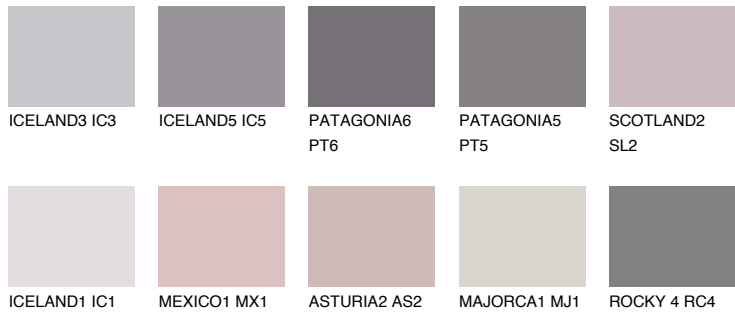

COLOUR DETAILS

CAPADOCIA1 CP1

66% TSR 68%

Matching colours

COLOURS

INTENSE

For more information on plasters and paints, go to www.ceresit.lv

*The presented colours refer to plasters and paints offered by Ceresit. Due to the use of digital techniques, the presented colours might not represent the original ones, thus they cannot be considered as a reliable colour presentation. We recommend checking the authentic colour samples.