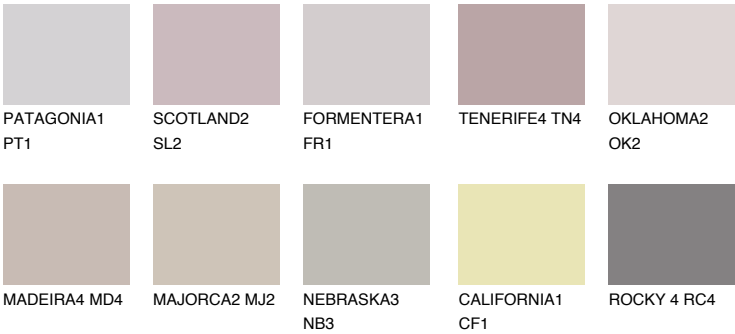

CAPADOCIA2 CP2

47% TSR 47%

Matching colours

COLOURS

INTENSE

For more information on plasters and paints, go to www.ceresit.lv

*The presented colours refer to plasters and paints offered by Ceresit. Due to the use of digital techniques, the presented colours might not represent the original ones, thus they cannot be considered as a reliable colour presentation. We recommend checking the authentic colour samples.