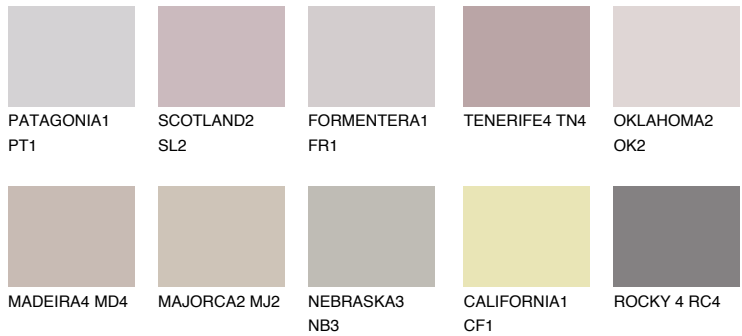

## CAPADOCIA2 CP2

47% TSR 47%

### Matching colours

#### COLOURS

#### INTENSE

For more information on plasters and paints, go to [www.ceresit.lv](http://www.ceresit.lv)

\*The presented colours refer to plasters and paints offered by Ceresit. Due to the use of digital techniques, the presented colours might not represent the original ones, thus they cannot be considered as a reliable colour presentation. We recommend checking the authentic colour samples.