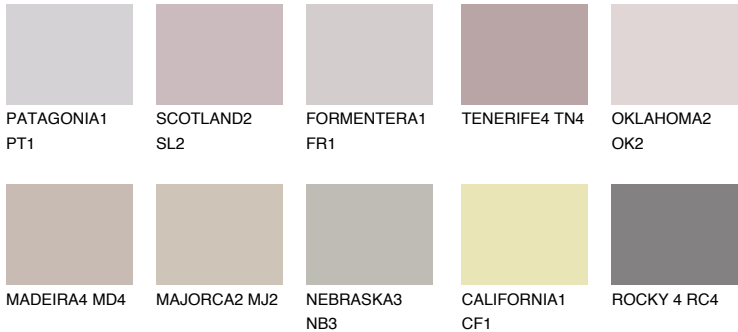

## CAPADOCIA2 CP2

47% TSR 47%

### Matching colours

#### COLOURS

#### INTENSE

For more information on plasters and paints, go to [www.ceresit.lv](http://www.ceresit.lv)

\*The presented colours refer to plasters and paints offered by Ceresit. Due to the use of digital techniques, the presented colours might not represent the original ones, thus they cannot be considered as a reliable colour presentation. We recommend checking the authentic colour samples.