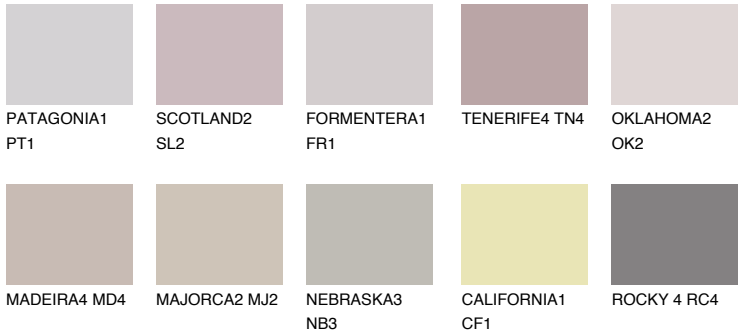

CAPADOCIA2 CP2

47% TSR 47%

Matching colours

COLOURS

INTENSE

For more information on plasters and paints, go to www.ceresit.lv

*The presented colours refer to plasters and paints offered by Ceresit. Due to the use of digital techniques, the presented colours might not represent the original ones, thus they cannot be considered as a reliable colour presentation. We recommend checking the authentic colour samples.