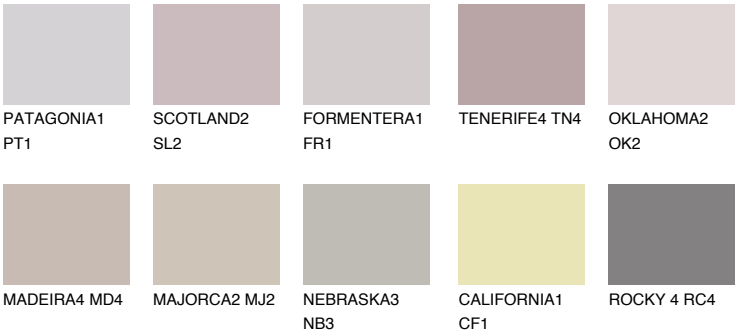

CAPADOCIA2 CP2

47% TSR 47%

Matching colours

COLOURS

INTENSE

For more information on plasters and paints, go to www.ceresit.lv

*The presented colours refer to plasters and paints offered by Ceresit. Due to the use of digital techniques, the presented colours might not represent the original ones, thus they cannot be considered as a reliable colour presentation. We recommend checking the authentic colour samples.