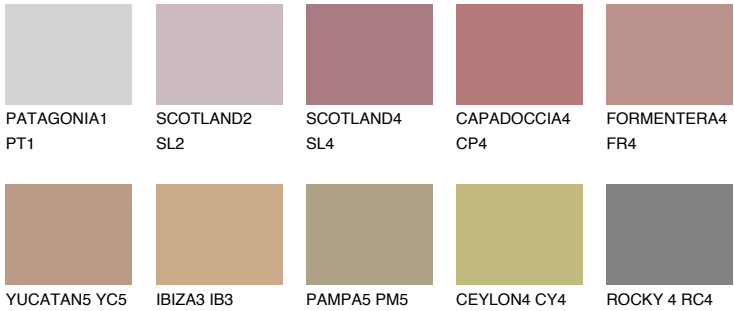

CAPADOC CIA3 CP3

32% **TSR** 41%

Matching colours

COLOURS

INTENSE

For more information on plasters and paints, go to www.ceresit.lv

*The presented colours refer to plasters and paints offered by Ceresit. Due to the use of digital techniques, the presented colours might not represent the original ones, thus they cannot be considered as a reliable colour presentation. We recommend checking the authentic colour samples.