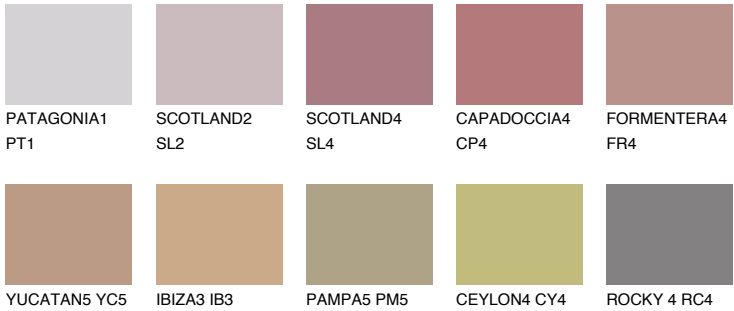

### Matching colours

#### COLOURS

#### INTENSE

For more information on plasters and paints, go to [www.ceresit.lv](http://www.ceresit.lv)

\*The presented colours refer to plasters and paints offered by Ceresit. Due to the use of digital techniques, the presented colours might not represent the original ones, thus they cannot be considered as a reliable colour presentation. We recommend checking the authentic colour samples.