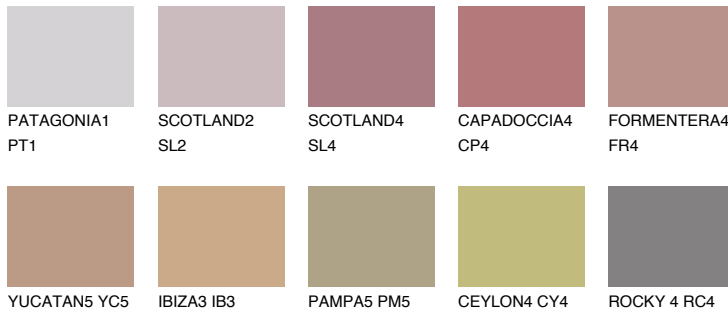

COLOUR DETAILS

CAPADOCIA3 CP3

32% **TSR** 41%

Matching colours

COLOURS

INTENSE

For more information on plasters and paints, go to www.ceresit.lv

*The presented colours refer to plasters and paints offered by Ceresit. Due to the use of digital techniques, the presented colours might not represent the original ones, thus they cannot be considered as a reliable colour presentation. We recommend checking the authentic colour samples.