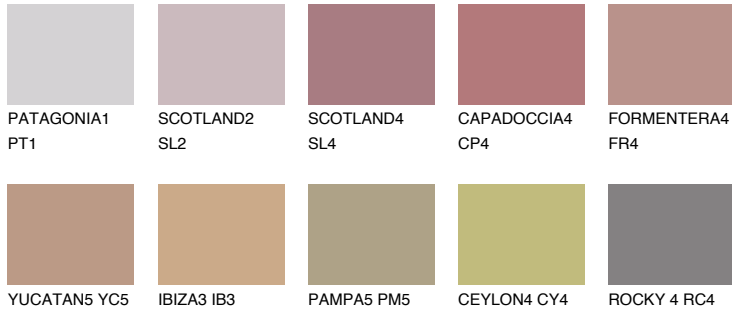

COLOUR DETAILS

CAPADOCIA3 CP3

32% **TSR** 41%

Matching colours

COLOURS

INTENSE

For more information on plasters and paints, go to www.ceresit.lv

*The presented colours refer to plasters and paints offered by Ceresit. Due to the use of digital techniques, the presented colours might not represent the original ones, thus they cannot be considered as a reliable colour presentation. We recommend checking the authentic colour samples.