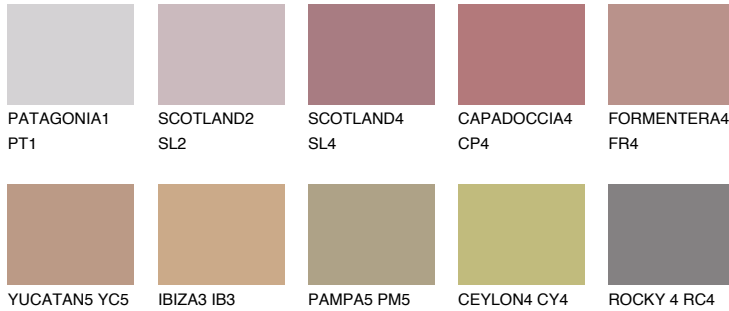

# COLOUR DETAILS

### Matching colours

#### COLOURS

#### INTENSE

For more information on plasters and paints, go to [www.ceresit.lv](http://www.ceresit.lv)

\*The presented colours refer to plasters and paints offered by Ceresit. Due to the use of digital techniques, the presented colours might not represent the original ones, thus they cannot be considered as a reliable colour presentation. We recommend checking the authentic colour samples.