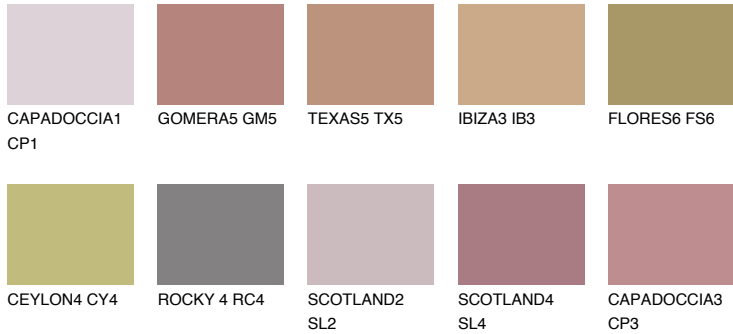

# COLOUR DETAILS

### Matching colours

#### COLOURS

#### INTENSE

For more information on plasters and paints, go to  
[www.ceresit.lv](http://www.ceresit.lv)

\*The presented colours refer to plasters and paints offered by Ceresit. Due to the use of digital techniques, the presented colours might not represent the original ones, thus they cannot be considered as a reliable colour presentation. We recommend checking the authentic colour samples.