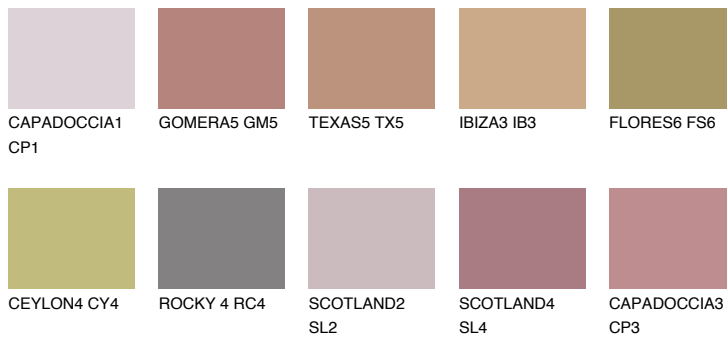

COLOUR DETAILS

CAPADOCIA4 CP4

☀ 25% **TSR** 38%

Matching colours

COLOURS

INTENSE

For more information on plasters and paints, go to www.ceresit.lv

*The presented colours refer to plasters and paints offered by Ceresit. Due to the use of digital techniques, the presented colours might not represent the original ones, thus they cannot be considered as a reliable colour presentation. We recommend checking the authentic colour samples.