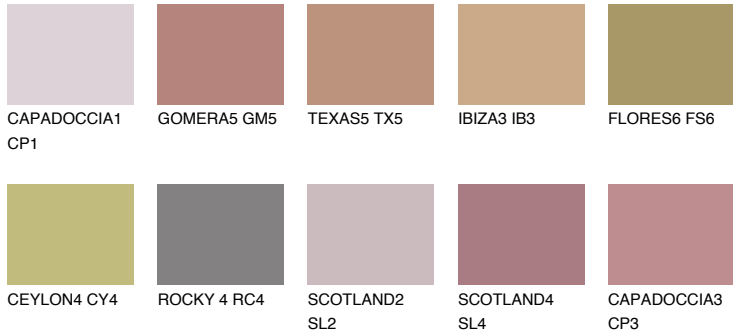

COLOUR DETAILS

CAPADOCIA4 CP4

☀ 25% **TSR 38%**

Matching colours

COLOURS

INTENSE

For more information on plasters and paints, go to
www.ceresit.lv

*The presented colours refer to plasters and paints offered by Ceresit. Due to the use of digital techniques, the presented colours might not represent the original ones, thus they cannot be considered as a reliable colour presentation. We recommend checking the authentic colour samples.