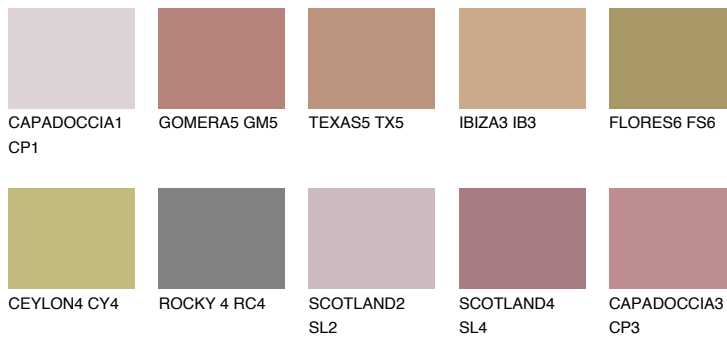

# COLOUR DETAILS

### Matching colours

#### COLOURS

#### INTENSE

For more information on plasters and paints, go to  
[www.ceresit.lv](http://www.ceresit.lv)

\*The presented colours refer to plasters and paints offered by Ceresit. Due to the use of digital techniques, the presented colours might not represent the original ones, thus they cannot be considered as a reliable colour presentation. We recommend checking the authentic colour samples.