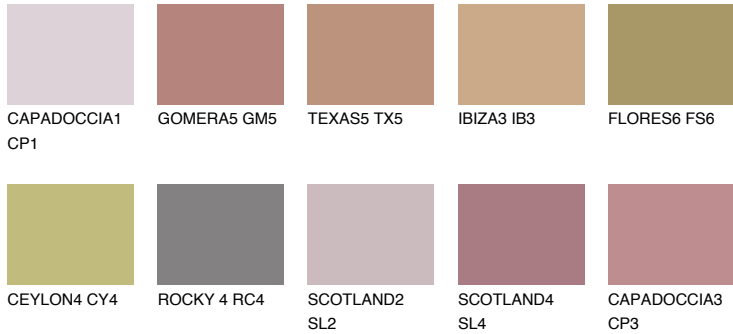

COLOUR DETAILS

CAPADOCIA4 CP4

☀ 25% **TSR 38%**

Matching colours

COLOURS

INTENSE

For more information on plasters and paints, go to www.ceresit.lv

*The presented colours refer to plasters and paints offered by Ceresit. Due to the use of digital techniques, the presented colours might not represent the original ones, thus they cannot be considered as a reliable colour presentation. We recommend checking the authentic colour samples.