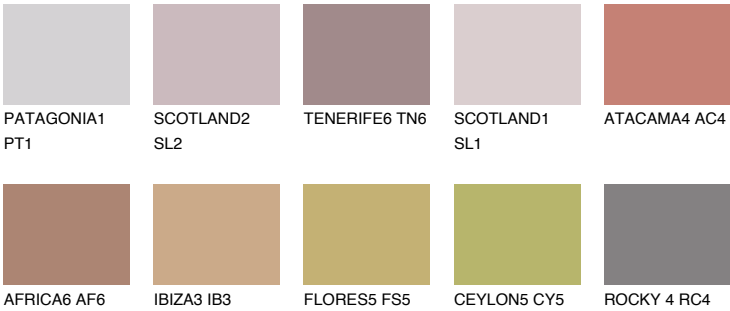

CAPADOCIA5 CP5

☀ 24% **TSR 50%**

Matching colours

COLOURS

INTENSE

For more information on plasters and paints, go to www.ceresit.lv

*The presented colours refer to plasters and paints offered by Ceresit. Due to the use of digital techniques, the presented colours might not represent the original ones, thus they cannot be considered as a reliable colour presentation. We recommend checking the authentic colour samples.