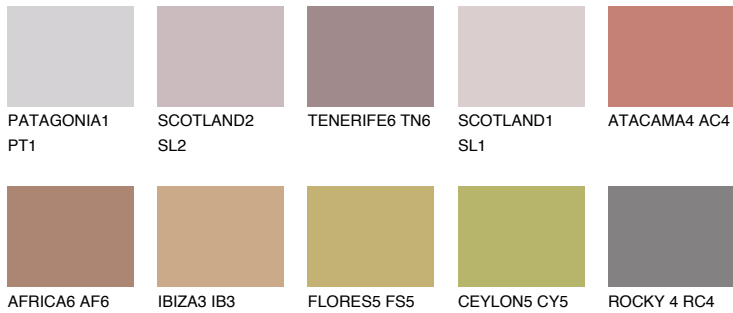

# COLOUR DETAILS

### Matching colours

#### COLOURS

#### INTENSE

For more information on plasters and paints, go to  
[www.ceresit.lv](http://www.ceresit.lv)

\*The presented colours refer to plasters and paints offered by Ceresit. Due to the use of digital techniques, the presented colours might not represent the original ones, thus they cannot be considered as a reliable colour presentation. We recommend checking the authentic colour samples.