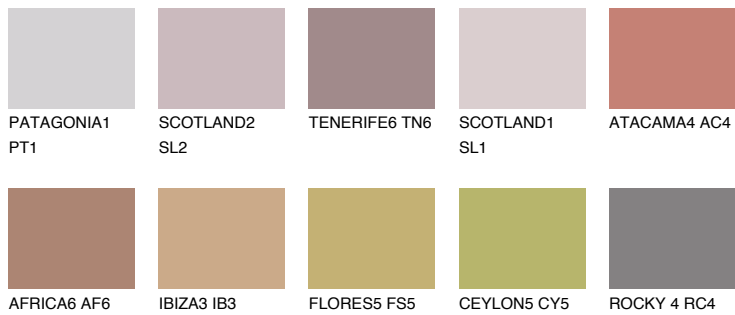

# COLOUR DETAILS

### Matching colours

#### COLOURS

#### INTENSE

For more information on plasters and paints, go to [www.ceresit.lv](http://www.ceresit.lv)

\*The presented colours refer to plasters and paints offered by Ceresit. Due to the use of digital techniques, the presented colours might not represent the original ones, thus they cannot be considered as a reliable colour presentation. We recommend checking the authentic colour samples.