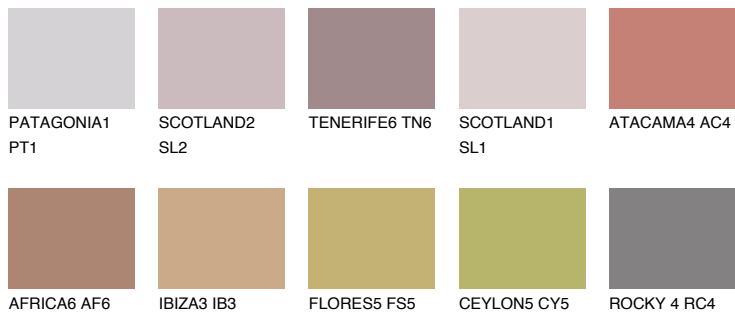

COLOUR DETAILS

CAPADOCIA5 CP5

☀ 24% **TSR** 50%

Matching colours

COLOURS

INTENSE

For more information on plasters and paints, go to
www.ceresit.lv

*The presented colours refer to plasters and paints offered by Ceresit. Due to the use of digital techniques, the presented colours might not represent the original ones, thus they cannot be considered as a reliable colour presentation. We recommend checking the authentic colour samples.