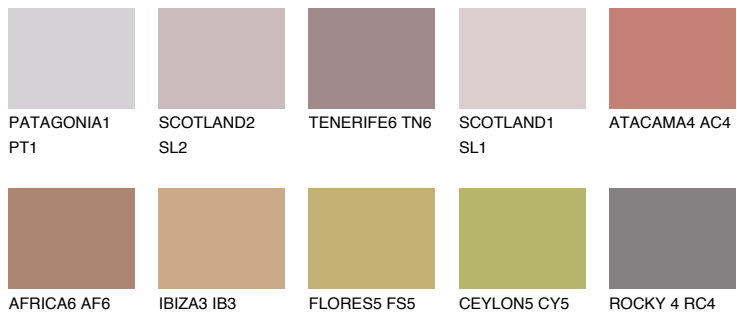

COLOUR DETAILS

CAPADOCIA5 CP5

24% **TSR** 50%

Matching colours

COLOURS

INTENSE

For more information on plasters and paints, go to www.ceresit.lv

*The presented colours refer to plasters and paints offered by Ceresit. Due to the use of digital techniques, the presented colours might not represent the original ones, thus they cannot be considered as a reliable colour presentation. We recommend checking the authentic colour samples.