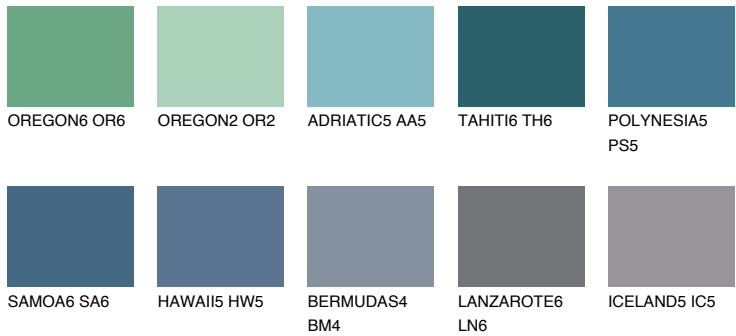

COLOUR DETAILS

POLYNESIA6 PS6

☀ 11% **TSR 33%**

Matching colours

COLOURS

INTENSE

For more information on plasters and paints, go to www.ceresit.lv

*The presented colours refer to plasters and paints offered by Ceresit. Due to the use of digital techniques, the presented colours might not represent the original ones, thus they cannot be considered as a reliable colour presentation. We recommend checking the authentic colour samples.