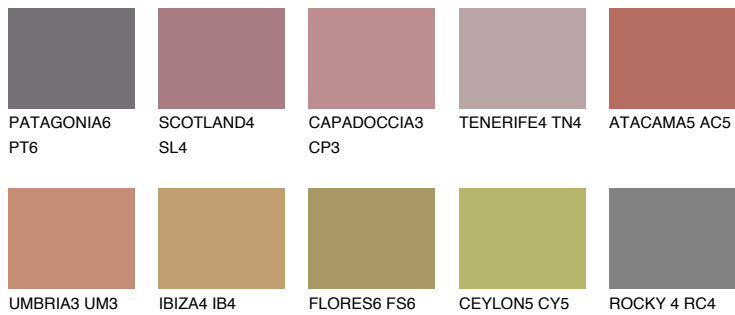

COLOUR DETAILS

CAPADOCIA6 CP6

19% TSR 46%

Matching colours

COLOURS

INTENSE

For more information on plasters and paints, go to www.ceresit.lv

*The presented colours refer to plasters and paints offered by Ceresit. Due to the use of digital techniques, the presented colours might not represent the original ones, thus they cannot be considered as a reliable colour presentation. We recommend checking the authentic colour samples.