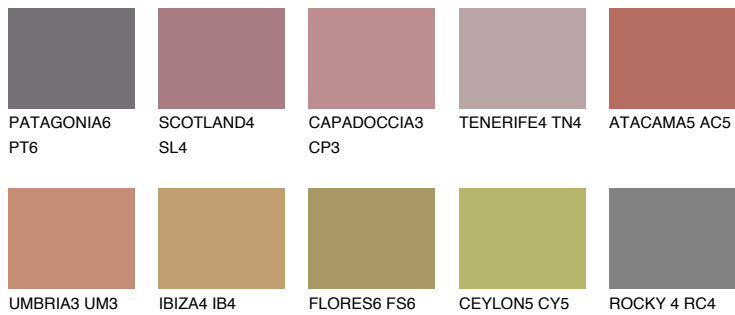

# COLOUR DETAILS

### Matching colours

#### COLOURS

#### INTENSE

For more information on plasters and paints, go to [www.ceresit.lv](http://www.ceresit.lv)

\*The presented colours refer to plasters and paints offered by Ceresit. Due to the use of digital techniques, the presented colours might not represent the original ones, thus they cannot be considered as a reliable colour presentation. We recommend checking the authentic colour samples.