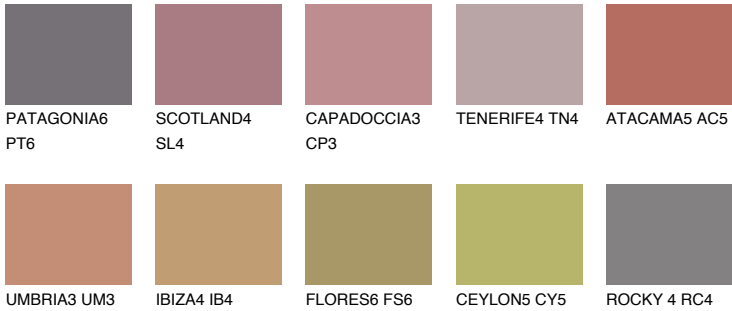

# COLOUR DETAILS

### Matching colours

#### COLOURS

#### INTENSE

For more information on plasters and paints, go to [www.ceresit.lv](http://www.ceresit.lv)

\*The presented colours refer to plasters and paints offered by Ceresit. Due to the use of digital techniques, the presented colours might not represent the original ones, thus they cannot be considered as a reliable colour presentation. We recommend checking the authentic colour samples.