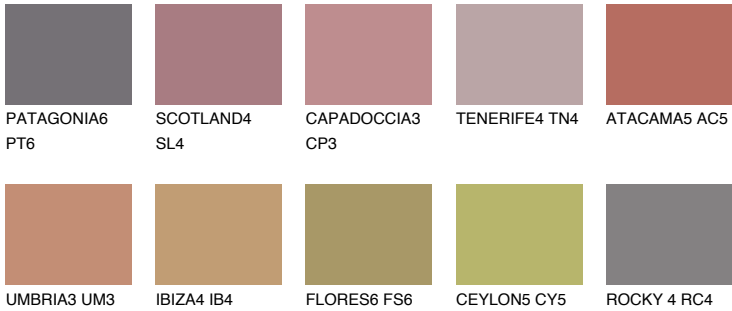

COLOUR DETAILS

CAPADOC CIA6 CP6

19% TSR 46%

Matching colours

COLOURS

INTENSE

For more information on plasters and paints, go to www.ceresit.lv

*The presented colours refer to plasters and paints offered by Ceresit. Due to the use of digital techniques, the presented colours might not represent the original ones, thus they cannot be considered as a reliable colour presentation. We recommend checking the authentic colour samples.