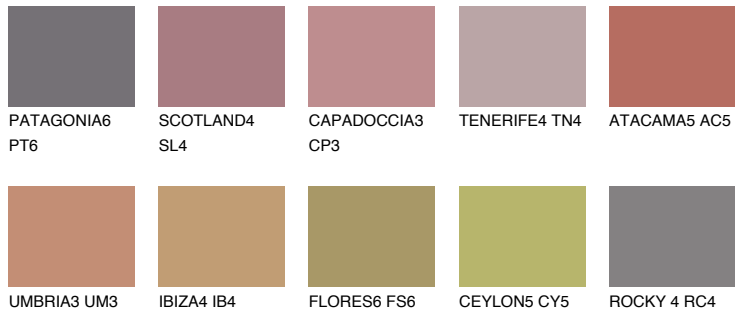

COLOUR DETAILS

CAPADOCIA6 CP6

19% TSR 46%

Matching colours

COLOURS

INTENSE

For more information on plasters and paints, go to www.ceresit.lv

*The presented colours refer to plasters and paints offered by Ceresit. Due to the use of digital techniques, the presented colours might not represent the original ones, thus they cannot be considered as a reliable colour presentation. We recommend checking the authentic colour samples.