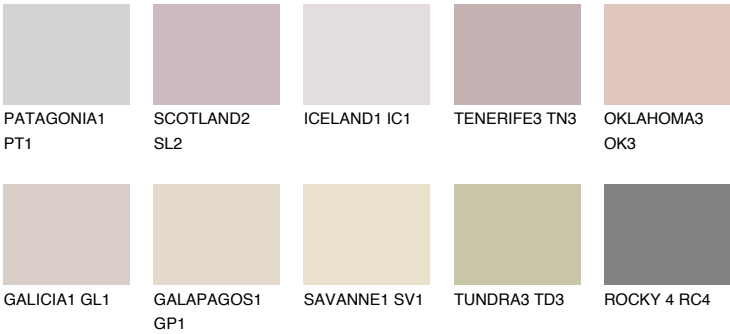

MEXICO1 MX1

57% **TSR** 61%

Matching colours

COLOURS

INTENSE

For more information on plasters and paints, go to www.ceresit.lv

*The presented colours refer to plasters and paints offered by Ceresit. Due to the use of digital techniques, the presented colours might not represent the original ones, thus they cannot be considered as a reliable colour presentation. We recommend checking the authentic colour samples.