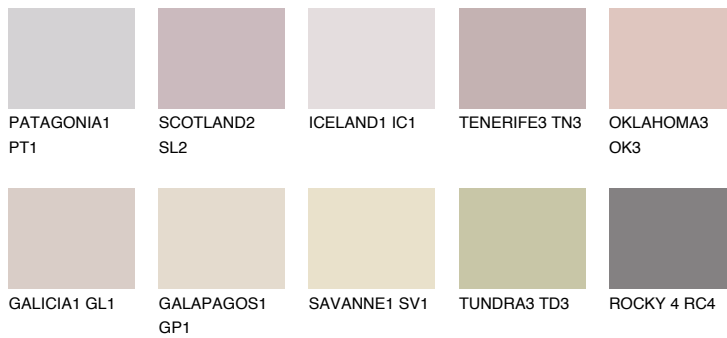

# COLOUR DETAILS

### Matching colours

#### COLOURS

#### INTENSE

For more information on plasters and paints, go to [www.ceresit.lv](http://www.ceresit.lv)

\*The presented colours refer to plasters and paints offered by Ceresit. Due to the use of digital techniques, the presented colours might not represent the original ones, thus they cannot be considered as a reliable colour presentation. We recommend checking the authentic colour samples.