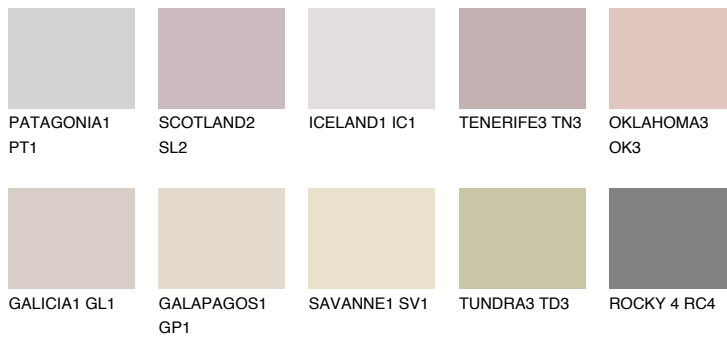

COLOUR DETAILS

MEXICO1 MX1

57% **TSR** 61%

Matching colours

COLOURS

INTENSE

For more information on plasters and paints, go to www.ceresit.lv

*The presented colours refer to plasters and paints offered by Ceresit. Due to the use of digital techniques, the presented colours might not represent the original ones, thus they cannot be considered as a reliable colour presentation. We recommend checking the authentic colour samples.