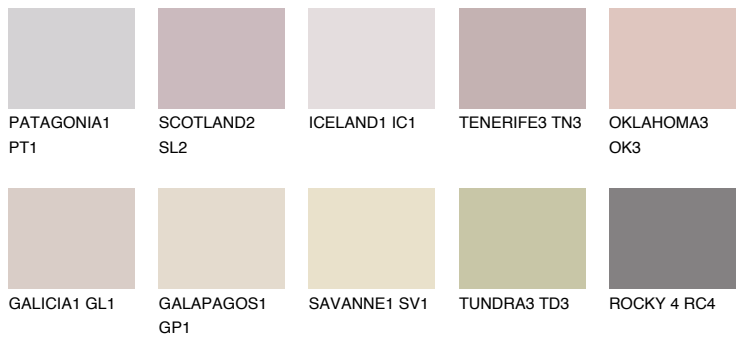

COLOUR DETAILS

MEXICO1 MX1

57% TSR 61%

Matching colours

COLOURS

INTENSE

For more information on plasters and paints, go to www.ceresit.lv

*The presented colours refer to plasters and paints offered by Ceresit. Due to the use of digital techniques, the presented colours might not represent the original ones, thus they cannot be considered as a reliable colour presentation. We recommend checking the authentic colour samples.