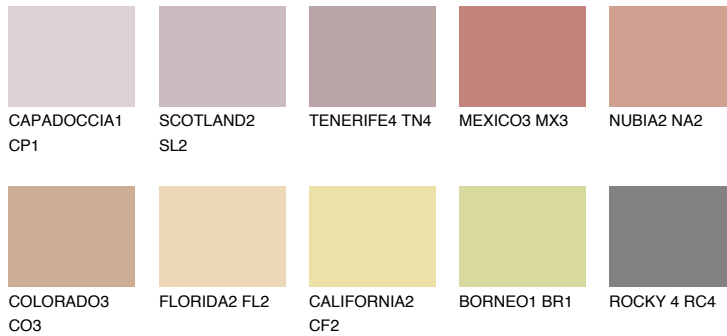

COLOUR DETAILS

MEXICO2 MX2

38% **TSR** 50%

Matching colours

COLOURS

INTENSE

For more information on plasters and paints, go to www.ceresit.lv

*The presented colours refer to plasters and paints offered by Ceresit. Due to the use of digital techniques, the presented colours might not represent the original ones, thus they cannot be considered as a reliable colour presentation. We recommend checking the authentic colour samples.