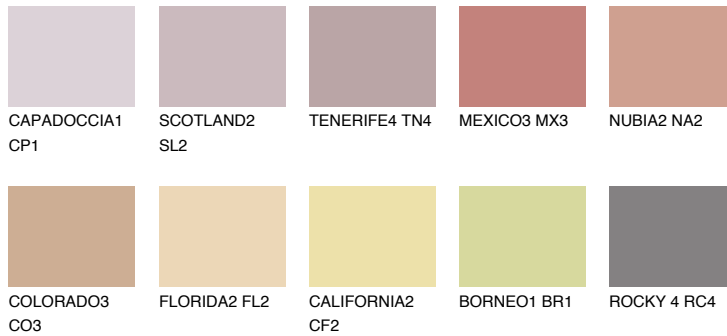

# COLOUR DETAILS

### Matching colours

#### COLOURS

#### INTENSE

For more information on plasters and paints, go to [www.ceresit.lv](http://www.ceresit.lv)

\*The presented colours refer to plasters and paints offered by Ceresit. Due to the use of digital techniques, the presented colours might not represent the original ones, thus they cannot be considered as a reliable colour presentation. We recommend checking the authentic colour samples.