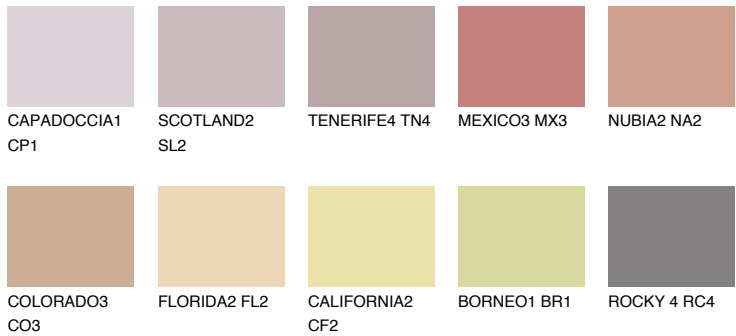

COLOUR DETAILS

MEXICO2 MX2

38% TSR 50%

Matching colours

COLOURS

INTENSE

For more information on plasters and paints, go to www.ceresit.lv

*The presented colours refer to plasters and paints offered by Ceresit. Due to the use of digital techniques, the presented colours might not represent the original ones, thus they cannot be considered as a reliable colour presentation. We recommend checking the authentic colour samples.