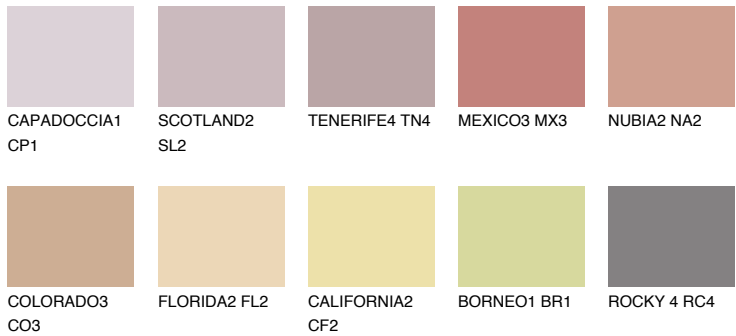

# COLOUR DETAILS

### Matching colours

#### COLOURS

#### INTENSE

For more information on plasters and paints, go to [www.ceresit.lv](http://www.ceresit.lv)

\*The presented colours refer to plasters and paints offered by Ceresit. Due to the use of digital techniques, the presented colours might not represent the original ones, thus they cannot be considered as a reliable colour presentation. We recommend checking the authentic colour samples.