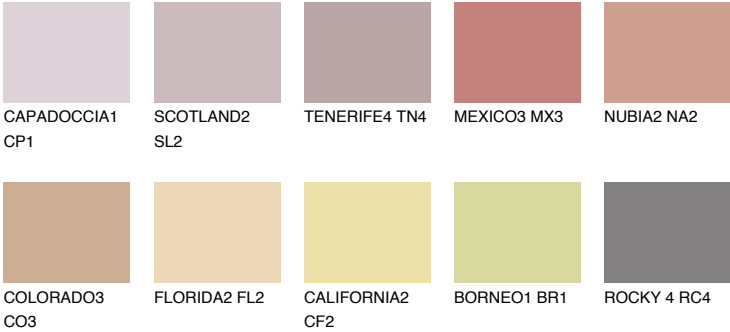

MEXICO2 MX2

38% **TSR** 50%

Matching colours

COLOURS

INTENSE

For more information on plasters and paints, go to www.ceresit.lv

*The presented colours refer to plasters and paints offered by Ceresit. Due to the use of digital techniques, the presented colours might not represent the original ones, thus they cannot be considered as a reliable colour presentation. We recommend checking the authentic colour samples.