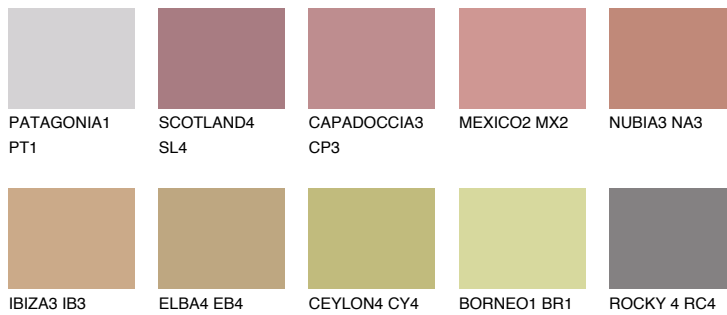

COLOUR DETAILS

MEXICO3 MX3

☀ 29% **TSR** 43%

Matching colours

COLOURS

INTENSE

For more information on plasters and paints, go to www.ceresit.lv

*The presented colours refer to plasters and paints offered by Ceresit. Due to the use of digital techniques, the presented colours might not represent the original ones, thus they cannot be considered as a reliable colour presentation. We recommend checking the authentic colour samples.