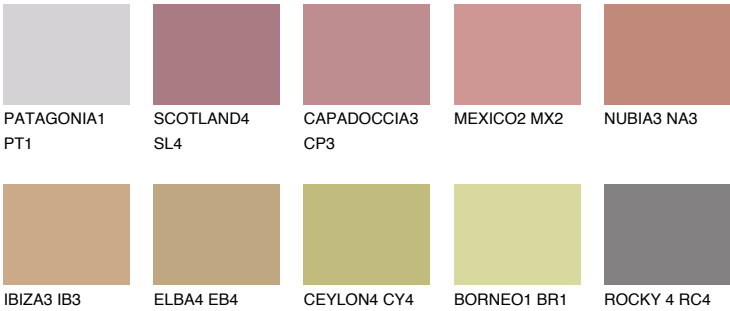

## MEXICO3 MX3

☀ 29%    **TSR** 43%

### Matching colours

#### COLOURS

#### INTENSE

For more information on plasters and paints, go to [www.ceresit.lv](http://www.ceresit.lv)

\*The presented colours refer to plasters and paints offered by Ceresit. Due to the use of digital techniques, the presented colours might not represent the original ones, thus they cannot be considered as a reliable colour presentation. We recommend checking the authentic colour samples.