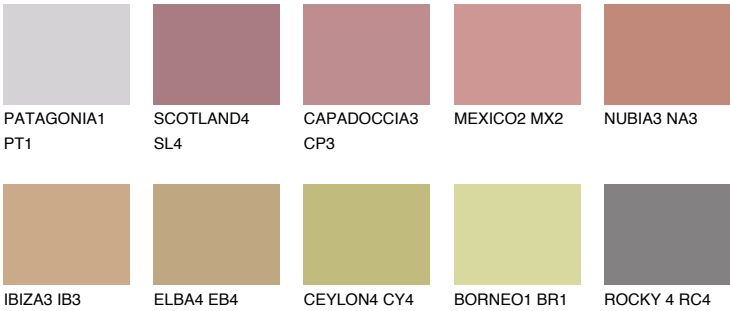

MEXICO3 MX3

☀ 29% **TSR** 43%

Matching colours

COLOURS

INTENSE

For more information on plasters and paints, go to www.ceresit.lv

*The presented colours refer to plasters and paints offered by Ceresit. Due to the use of digital techniques, the presented colours might not represent the original ones, thus they cannot be considered as a reliable colour presentation. We recommend checking the authentic colour samples.