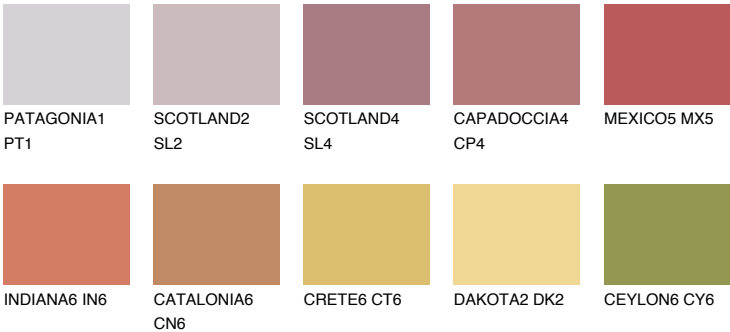

## MEXICO4 MX4

23% **TSR** 47%

### Matching colours

#### COLOURS

#### INTENSE

For more information on plasters and paints, go to [www.ceresit.lv](http://www.ceresit.lv)

\*The presented colours refer to plasters and paints offered by Ceresit. Due to the use of digital techniques, the presented colours might not represent the original ones, thus they cannot be considered as a reliable colour presentation. We recommend checking the authentic colour samples.