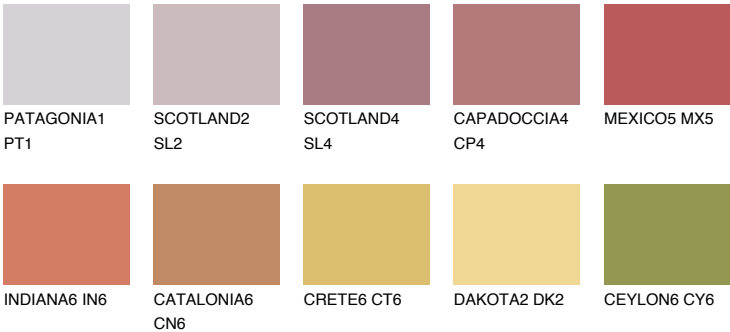

MEXICO4 MX4

☀️ 23% **TSR** 47%

Matching colours

COLOURS

INTENSE

For more information on plasters and paints, go to www.ceresit.lv

*The presented colours refer to plasters and paints offered by Ceresit. Due to the use of digital techniques, the presented colours might not represent the original ones, thus they cannot be considered as a reliable colour presentation. We recommend checking the authentic colour samples.