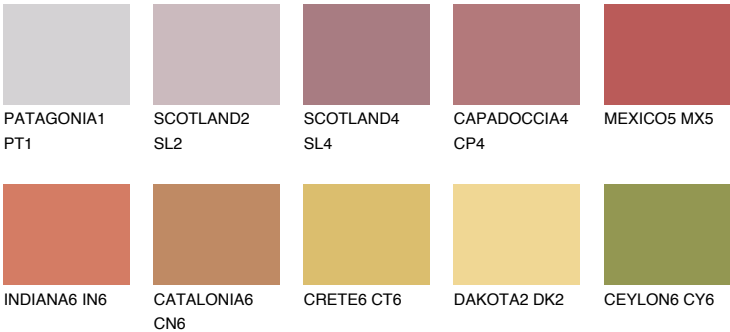

MEXICO4 MX4

☀ 23% **TSR** 47%

Matching colours

COLOURS

INTENSE

For more information on plasters and paints, go to www.ceresit.lv

*The presented colours refer to plasters and paints offered by Ceresit. Due to the use of digital techniques, the presented colours might not represent the original ones, thus they cannot be considered as a reliable colour presentation. We recommend checking the authentic colour samples.