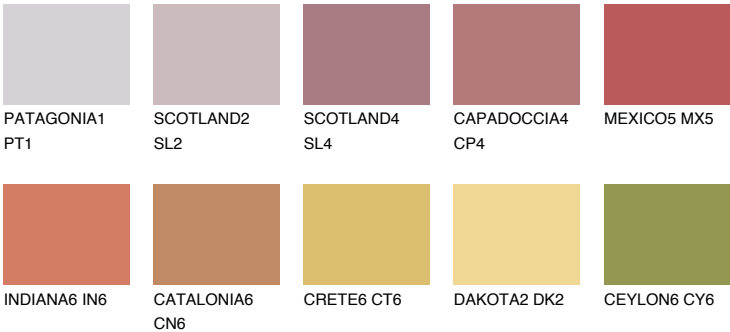

## MEXICO4 MX4

☀ 23%    **TSR** 47%

### Matching colours

#### COLOURS

#### INTENSE

For more information on plasters and paints, go to [www.ceresit.lv](http://www.ceresit.lv)

\*The presented colours refer to plasters and paints offered by Ceresit. Due to the use of digital techniques, the presented colours might not represent the original ones, thus they cannot be considered as a reliable colour presentation. We recommend checking the authentic colour samples.