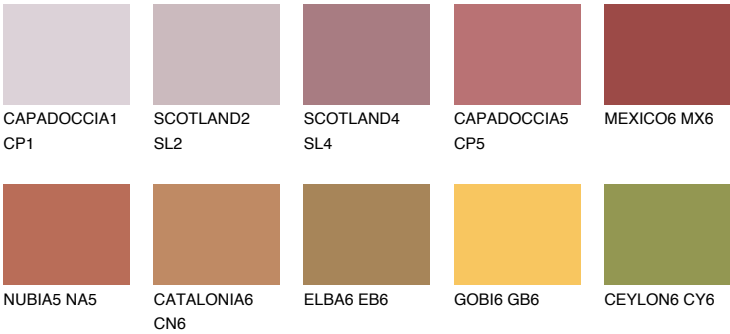

MEXICO5 MX5

19% **TSR** 45%

Matching colours

COLOURS

INTENSE

For more information on plasters and paints, go to www.ceresit.lv

*The presented colours refer to plasters and paints offered by Ceresit. Due to the use of digital techniques, the presented colours might not represent the original ones, thus they cannot be considered as a reliable colour presentation. We recommend checking the authentic colour samples.