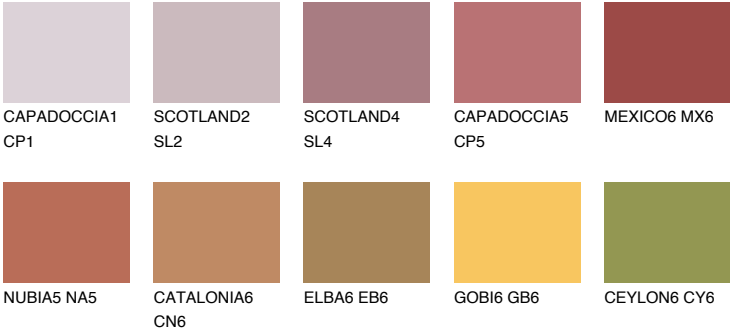

MEXICO5 MX5

19% **TSR** 45%

Matching colours

COLOURS

INTENSE

For more information on plasters and paints, go to www.ceresit.lv

*The presented colours refer to plasters and paints offered by Ceresit. Due to the use of digital techniques, the presented colours might not represent the original ones, thus they cannot be considered as a reliable colour presentation. We recommend checking the authentic colour samples.