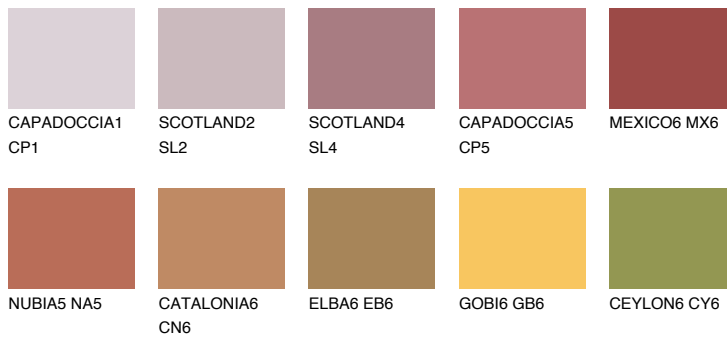

## MEXICO5 MX5

19% **TSR** 45%

### Matching colours

#### COLOURS

#### INTENSE

For more information on plasters and paints, go to  
[www.ceresit.lv](http://www.ceresit.lv)

\*The presented colours refer to plasters and paints offered by Ceresit. Due to the use of digital techniques, the presented colours might not represent the original ones, thus they cannot be considered as a reliable colour presentation. We recommend checking the authentic colour samples.