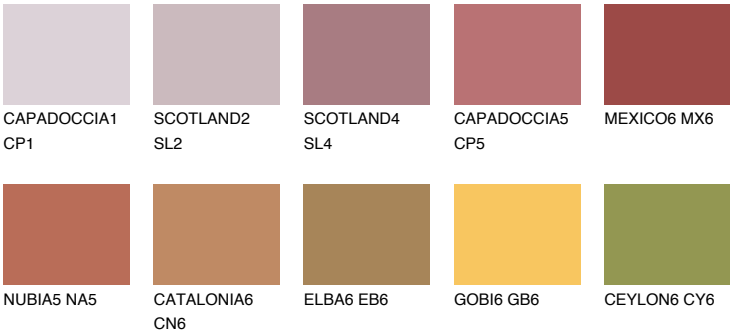

MEXICO5 MX5

19% **TSR** 45%

Matching colours

COLOURS

INTENSE

For more information on plasters and paints, go to www.ceresit.lv

*The presented colours refer to plasters and paints offered by Ceresit. Due to the use of digital techniques, the presented colours might not represent the original ones, thus they cannot be considered as a reliable colour presentation. We recommend checking the authentic colour samples.