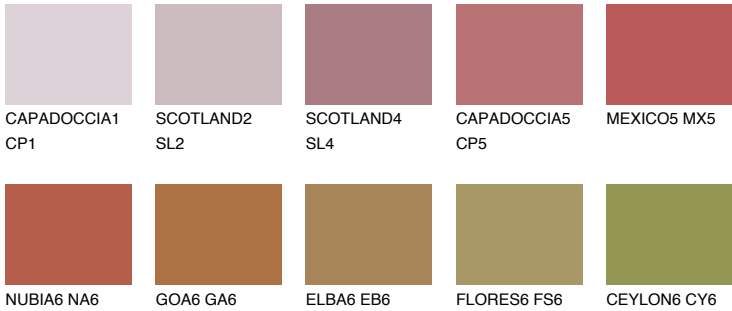

MEXICO6 MX6

12% **TSR** 38%

Matching colours

COLOURS

INTENSE

For more information on plasters and paints, go to www.ceresit.lv

*The presented colours refer to plasters and paints offered by Ceresit. Due to the use of digital techniques, the presented colours might not represent the original ones, thus they cannot be considered as a reliable colour presentation. We recommend checking the authentic colour samples.