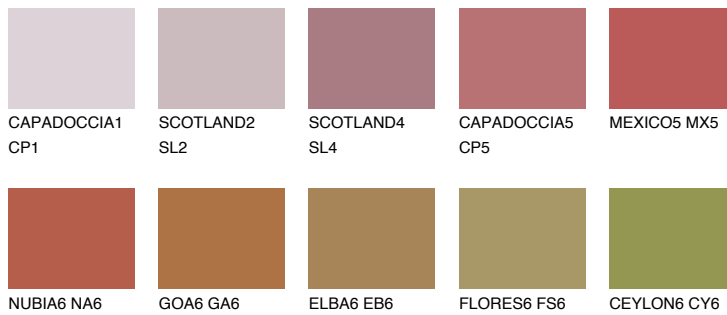

# COLOUR DETAILS

## MEXICO6 MX6

12% TSR 38%

### Matching colours

#### COLOURS