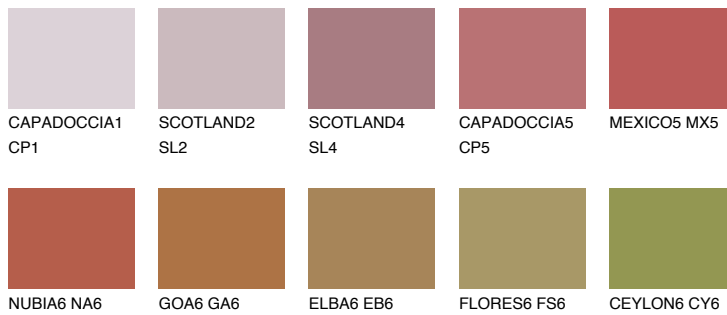

COLOUR DETAILS

MEXICO6 MX6

12% **TSR** 38%

Matching colours

COLOURS

INTENSE

For more information on plasters and paints, go to www.ceresit.lv

*The presented colours refer to plasters and paints offered by Ceresit. Due to the use of digital techniques, the presented colours might not represent the original ones, thus they cannot be considered as a reliable colour presentation. We recommend checking the authentic colour samples.