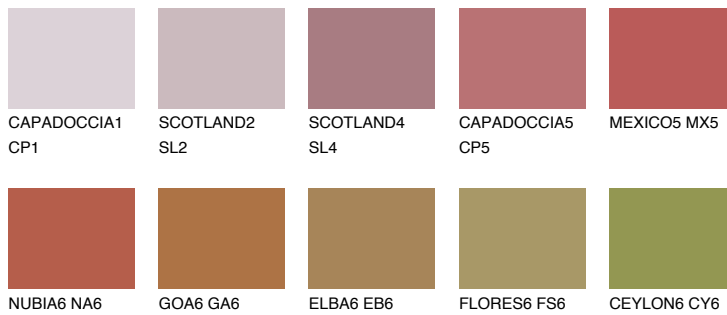

COLOUR DETAILS

MEXICO6 MX6

12% TSR 38%

Matching colours

COLOURS

INTENSE

For more information on plasters and paints, go to www.ceresit.lv

*The presented colours refer to plasters and paints offered by Ceresit. Due to the use of digital techniques, the presented colours might not represent the original ones, thus they cannot be considered as a reliable colour presentation. We recommend checking the authentic colour samples.