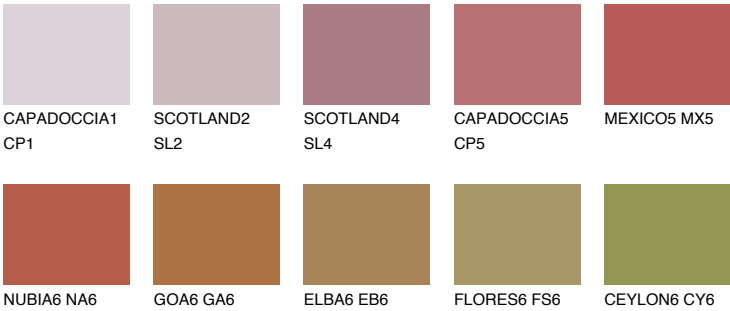

MEXICO6 MX6

12% **TSR** 38%

Matching colours

COLOURS

INTENSE

For more information on plasters and paints, go to www.ceresit.lv

*The presented colours refer to plasters and paints offered by Ceresit. Due to the use of digital techniques, the presented colours might not represent the original ones, thus they cannot be considered as a reliable colour presentation. We recommend checking the authentic colour samples.