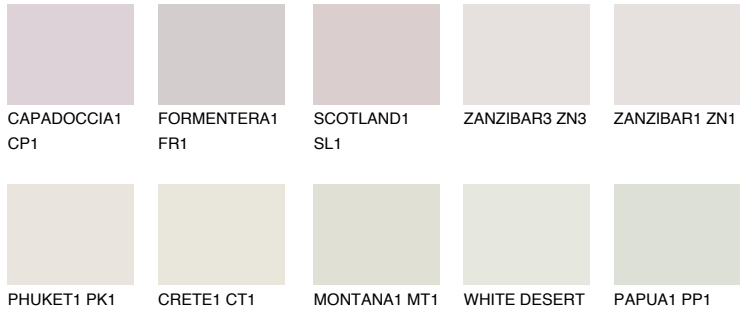

# COLOUR DETAILS

### Matching colours

#### COLOURS

#### INTENSE

For more information on plasters and paints, go to [www.ceresit.lv](http://www.ceresit.lv)

\*The presented colours refer to plasters and paints offered by Ceresit. Due to the use of digital techniques, the presented colours might not represent the original ones, thus they cannot be considered as a reliable colour presentation. We recommend checking the authentic colour samples.