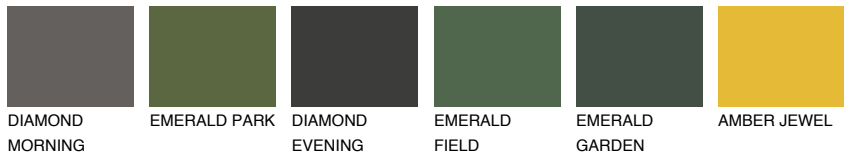

COLOUR DETAILS

OKLAHOMA1 OK1

77% **TSR** 72%

Matching colours

COLOURS

INTENSE

For more information on plasters and paints, go to www.ceresit.lv

*The presented colours refer to plasters and paints offered by Ceresit. Due to the use of digital techniques, the presented colours might not represent the original ones, thus they cannot be considered as a reliable colour presentation. We recommend checking the authentic colour samples.