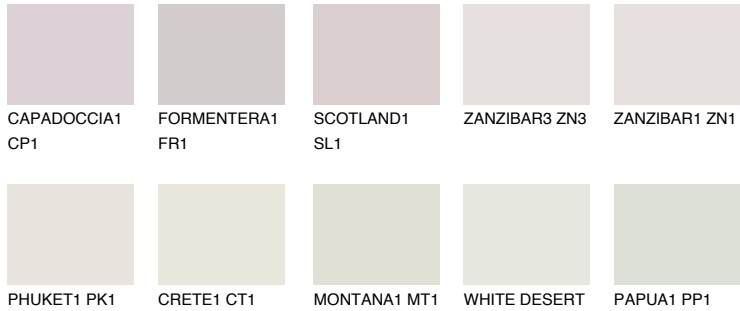

COLOUR DETAILS

OKLAHOMA1 OK1

77% **TSR** 72%

Matching colours

COLOURS

INTENSE

For more information on plasters and paints, go to www.ceresit.lv

*The presented colours refer to plasters and paints offered by Ceresit. Due to the use of digital techniques, the presented colours might not represent the original ones, thus they cannot be considered as a reliable colour presentation. We recommend checking the authentic colour samples.