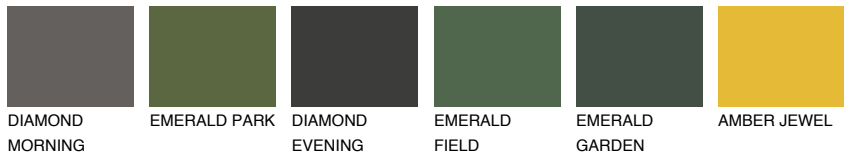

COLOUR DETAILS

OKLAHOMA1 OK1

77% TSR 72%

Matching colours

COLOURS

INTENSE

For more information on plasters and paints, go to www.ceresit.lv

*The presented colours refer to plasters and paints offered by Ceresit. Due to the use of digital techniques, the presented colours might not represent the original ones, thus they cannot be considered as a reliable colour presentation. We recommend checking the authentic colour samples.