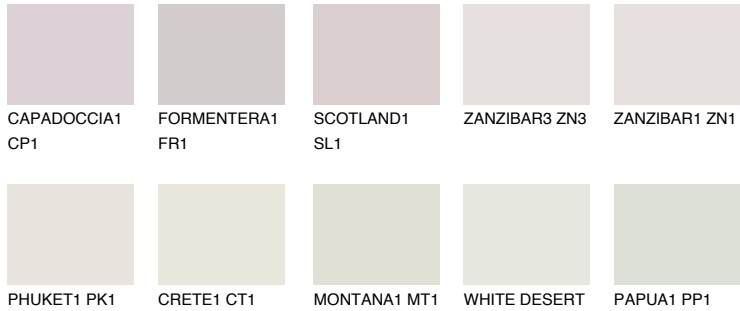

COLOUR DETAILS

OKLAHOMA1 OK1

77% TSR 72%

Matching colours

COLOURS

INTENSE

For more information on plasters and paints, go to www.ceresit.lv

*The presented colours refer to plasters and paints offered by Ceresit. Due to the use of digital techniques, the presented colours might not represent the original ones, thus they cannot be considered as a reliable colour presentation. We recommend checking the authentic colour samples.