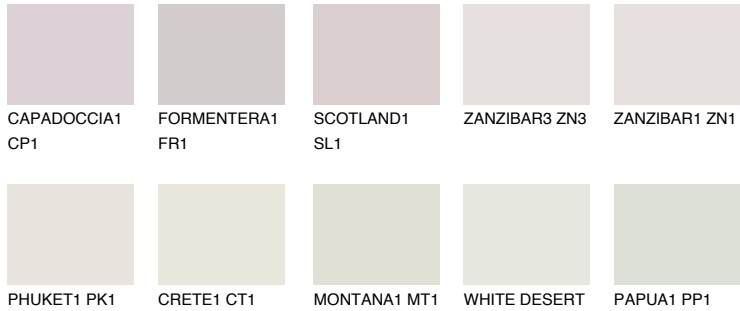

COLOUR DETAILS

OKLAHOMA1 OK1

77% **TSR** 72%

Matching colours

COLOURS

INTENSE

For more information on plasters and paints, go to
www.ceresit.lv

*The presented colours refer to plasters and paints offered by Ceresit. Due to the use of digital techniques, the presented colours might not represent the original ones, thus they cannot be considered as a reliable colour presentation. We recommend checking the authentic colour samples.