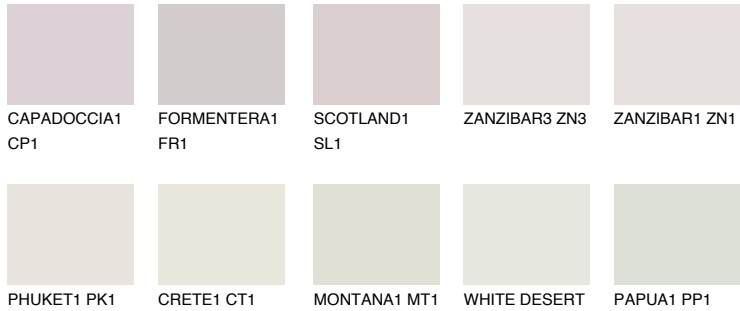

# COLOUR DETAILS

**OKLAHOMA1 OK1**

77% **TSR** 72%

## Matching colours

### COLOURS

### INTENSE

For more information on plasters and paints, go to [www.ceresit.lv](http://www.ceresit.lv)

\*The presented colours refer to plasters and paints offered by Ceresit. Due to the use of digital techniques, the presented colours might not represent the original ones, thus they cannot be considered as a reliable colour presentation. We recommend checking the authentic colour samples.