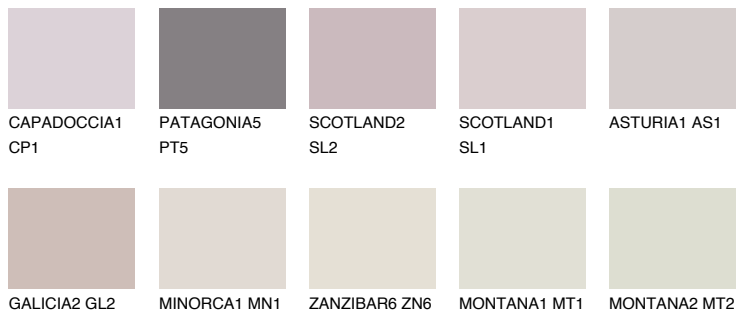

OKLAHOMA2 OK2

69% **TSR** 72%

Matching colours

COLOURS

INTENSE

For more information on plasters and paints, go to www.ceresit.lv

*The presented colours refer to plasters and paints offered by Ceresit. Due to the use of digital techniques, the presented colours might not represent the original ones, thus they cannot be considered as a reliable colour presentation. We recommend checking the authentic colour samples.