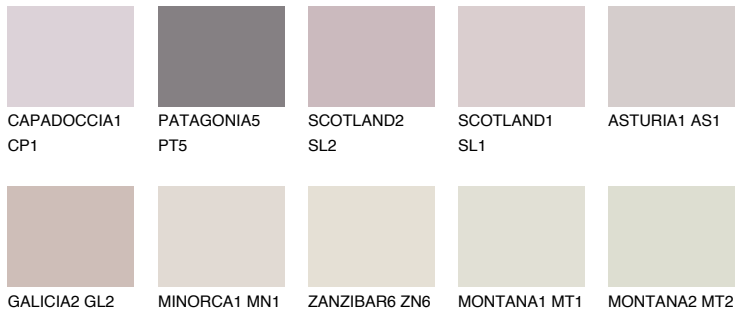

COLOUR DETAILS

OKLAHOMA2 OK2

69% TSR 72%

Matching colours

COLOURS

INTENSE

For more information on plasters and paints, go to www.ceresit.lv

*The presented colours refer to plasters and paints offered by Ceresit. Due to the use of digital techniques, the presented colours might not represent the original ones, thus they cannot be considered as a reliable colour presentation. We recommend checking the authentic colour samples.