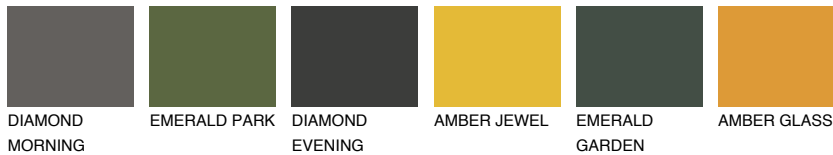

COLOUR DETAILS

OKLAHOMA3 OK3

60% TSR 62%

Matching colours

COLOURS

INTENSE

For more information on plasters and paints, go to www.ceresit.lv

*The presented colours refer to plasters and paints offered by Ceresit. Due to the use of digital techniques, the presented colours might not represent the original ones, thus they cannot be considered as a reliable colour presentation. We recommend checking the authentic colour samples.