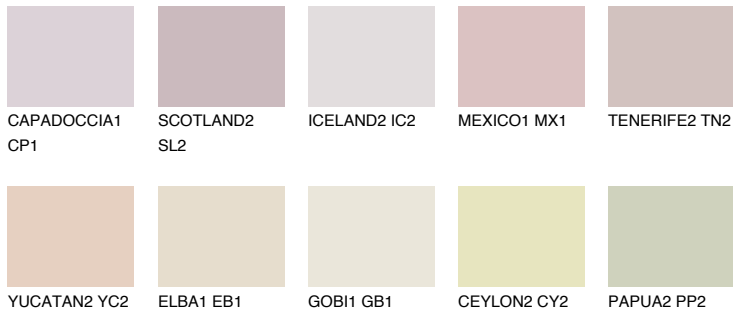

COLOUR DETAILS

OKLAHOMA3 OK3

60% TSR 62%

Matching colours

COLOURS

INTENSE

For more information on plasters and paints, go to www.ceresit.lv

*The presented colours refer to plasters and paints offered by Ceresit. Due to the use of digital techniques, the presented colours might not represent the original ones, thus they cannot be considered as a reliable colour presentation. We recommend checking the authentic colour samples.