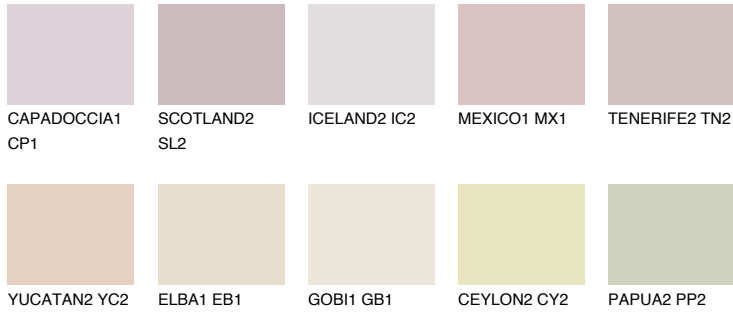

# COLOUR DETAILS

### Matching colours

#### COLOURS

#### INTENSE

For more information on plasters and paints, go to [www.ceresit.lv](http://www.ceresit.lv)

\*The presented colours refer to plasters and paints offered by Ceresit. Due to the use of digital techniques, the presented colours might not represent the original ones, thus they cannot be considered as a reliable colour presentation. We recommend checking the authentic colour samples.