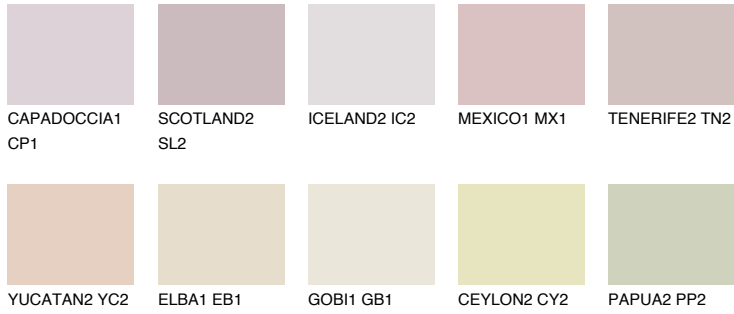

COLOUR DETAILS

OKLAHOMA3 OK3

60% TSR 62%

Matching colours

COLOURS

INTENSE

For more information on plasters and paints, go to www.ceresit.lv

*The presented colours refer to plasters and paints offered by Ceresit. Due to the use of digital techniques, the presented colours might not represent the original ones, thus they cannot be considered as a reliable colour presentation. We recommend checking the authentic colour samples.