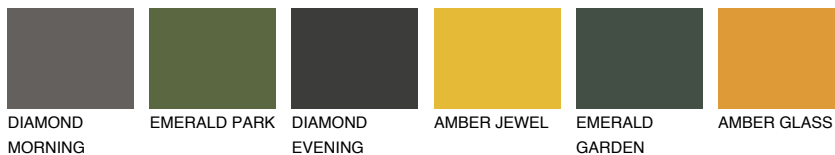

COLOUR DETAILS

OKLAHOMA3 OK3

60% TSR 62%

Matching colours

COLOURS

INTENSE

For more information on plasters and paints, go to www.ceresit.lv

*The presented colours refer to plasters and paints offered by Ceresit. Due to the use of digital techniques, the presented colours might not represent the original ones, thus they cannot be considered as a reliable colour presentation. We recommend checking the authentic colour samples.