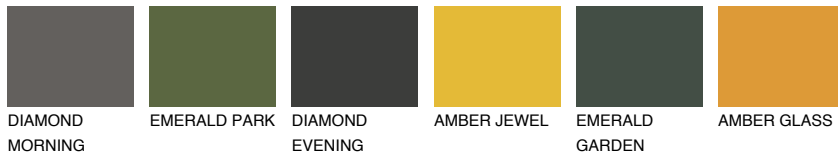

COLOUR DETAILS

OKLAHOMA3 OK3

60% TSR 62%

Matching colours

COLOURS

INTENSE

For more information on plasters and paints, go to www.ceresit.lv

*The presented colours refer to plasters and paints offered by Ceresit. Due to the use of digital techniques, the presented colours might not represent the original ones, thus they cannot be considered as a reliable colour presentation. We recommend checking the authentic colour samples.