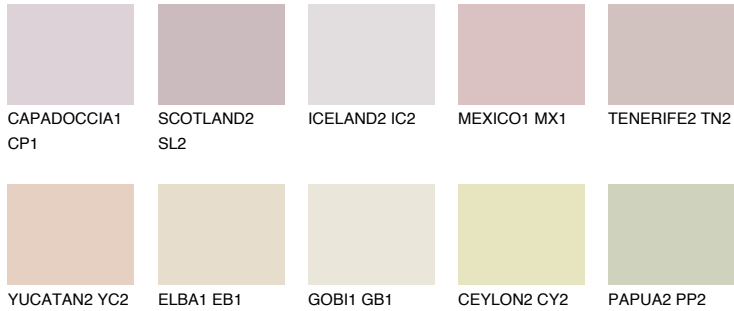

COLOUR DETAILS

OKLAHOMA3 OK3

60% TSR 62%

Matching colours

COLOURS

INTENSE

For more information on plasters and paints, go to www.ceresit.lv

*The presented colours refer to plasters and paints offered by Ceresit. Due to the use of digital techniques, the presented colours might not represent the original ones, thus they cannot be considered as a reliable colour presentation. We recommend checking the authentic colour samples.