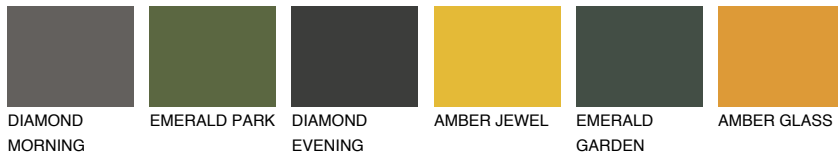

COLOUR DETAILS

OKLAHOMA3 OK3

60% TSR 62%

Matching colours

COLOURS

INTENSE

For more information on plasters and paints, go to www.ceresit.lv

*The presented colours refer to plasters and paints offered by Ceresit. Due to the use of digital techniques, the presented colours might not represent the original ones, thus they cannot be considered as a reliable colour presentation. We recommend checking the authentic colour samples.