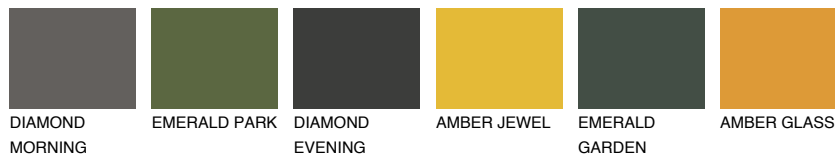

COLOUR DETAILS

OKLAHOMA3 OK3

60% TSR 62%

Matching colours

COLOURS

INTENSE

For more information on plasters and paints, go to www.ceresit.lv

*The presented colours refer to plasters and paints offered by Ceresit. Due to the use of digital techniques, the presented colours might not represent the original ones, thus they cannot be considered as a reliable colour presentation. We recommend checking the authentic colour samples.