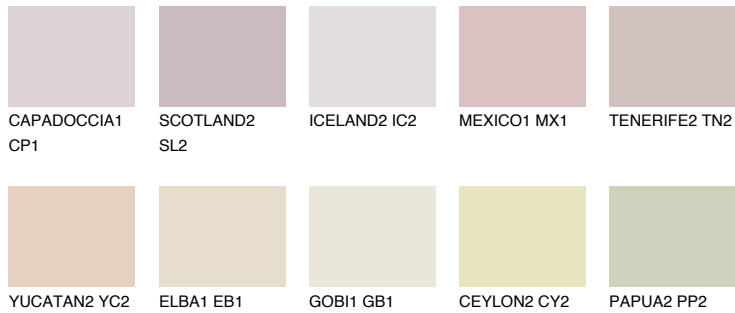

COLOUR DETAILS

OKLAHOMA3 OK3

60% TSR 62%

Matching colours

COLOURS

INTENSE

For more information on plasters and paints, go to www.ceresit.lv

*The presented colours refer to plasters and paints offered by Ceresit. Due to the use of digital techniques, the presented colours might not represent the original ones, thus they cannot be considered as a reliable colour presentation. We recommend checking the authentic colour samples.