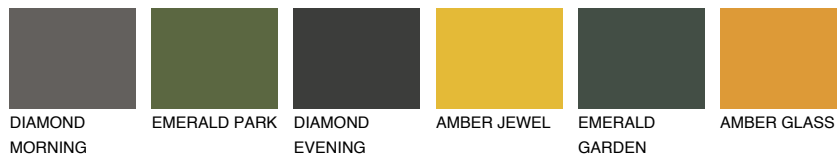

COLOUR DETAILS

OKLAHOMA3 OK3

60% TSR 62%

Matching colours

COLOURS

INTENSE

For more information on plasters and paints, go to www.ceresit.lv

*The presented colours refer to plasters and paints offered by Ceresit. Due to the use of digital techniques, the presented colours might not represent the original ones, thus they cannot be considered as a reliable colour presentation. We recommend checking the authentic colour samples.