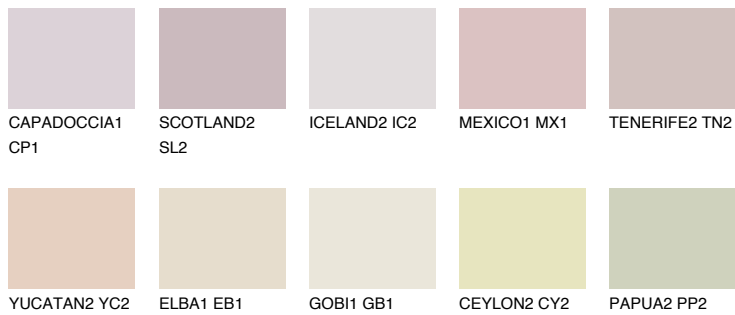

COLOUR DETAILS

OKLAHOMA3 OK3

60% TSR 62%

Matching colours

COLOURS

INTENSE

For more information on plasters and paints, go to www.ceresit.lv

*The presented colours refer to plasters and paints offered by Ceresit. Due to the use of digital techniques, the presented colours might not represent the original ones, thus they cannot be considered as a reliable colour presentation. We recommend checking the authentic colour samples.