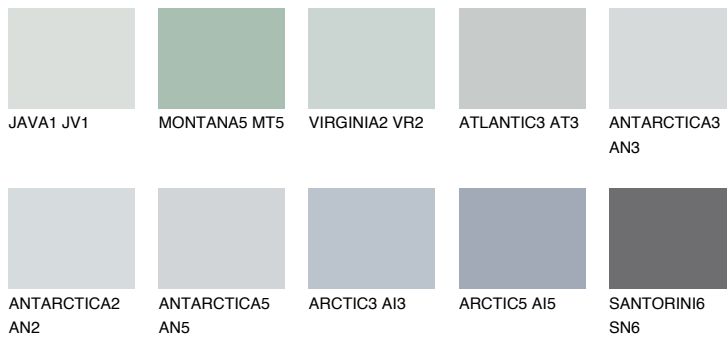

COLOUR DETAILS

PACIFIC1 PC1

72% TSR 68%

Matching colours

COLOURS

INTENSE

For more information on plasters and paints, go to www.ceresit.lv

*The presented colours refer to plasters and paints offered by Ceresit. Due to the use of digital techniques, the presented colours might not represent the original ones, thus they cannot be considered as a reliable colour presentation. We recommend checking the authentic colour samples.